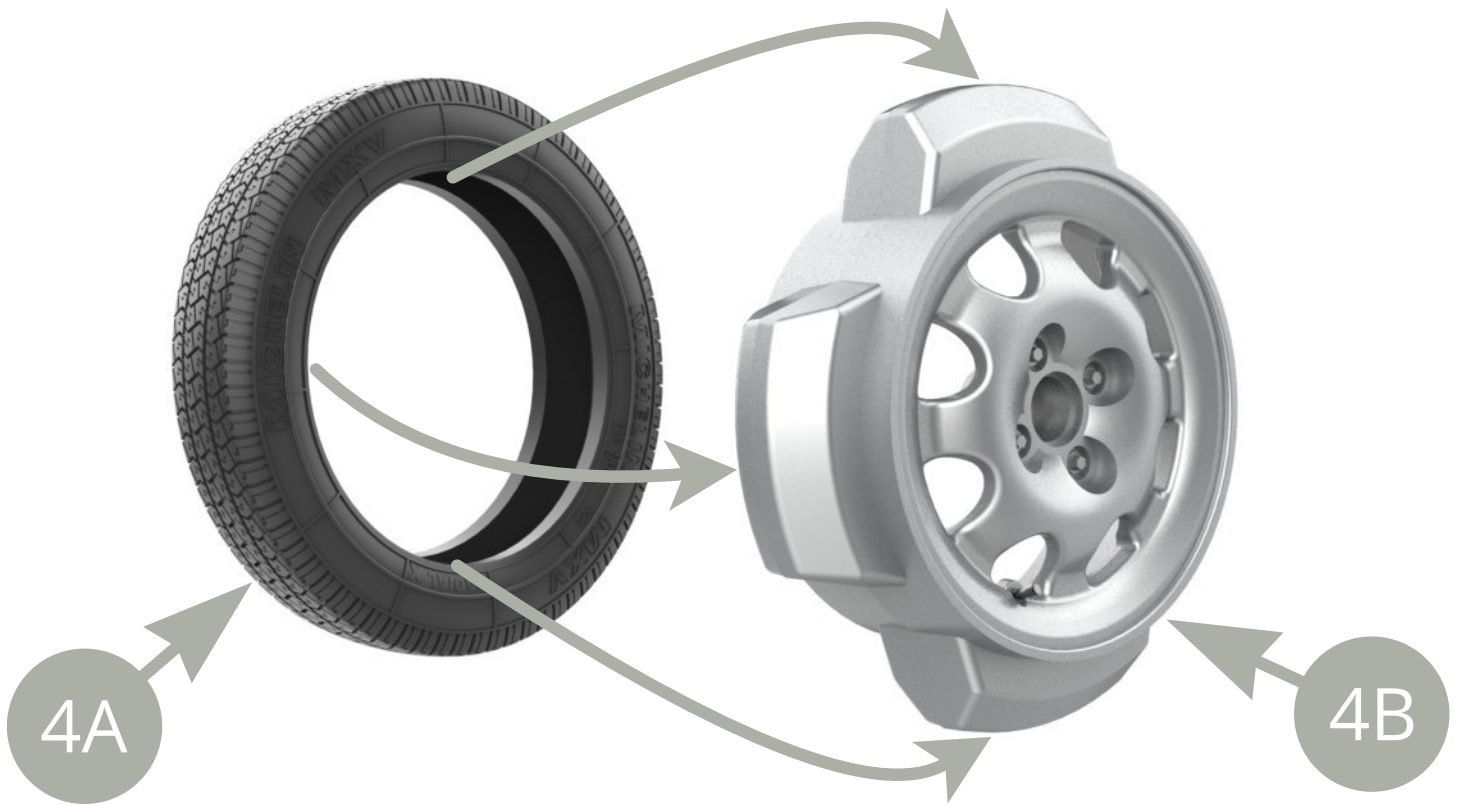

4A

4B

4D

TWEEZERS

4A Michelin MXV tire

4B Wheel rim

4C Hub cover

4D Washer

Tweezers

Put **4A Michelin MXV tire** for **two minutes** into **hot water** , and then fit it over **4B Wheel rim** .

Final views

Assembly drawing