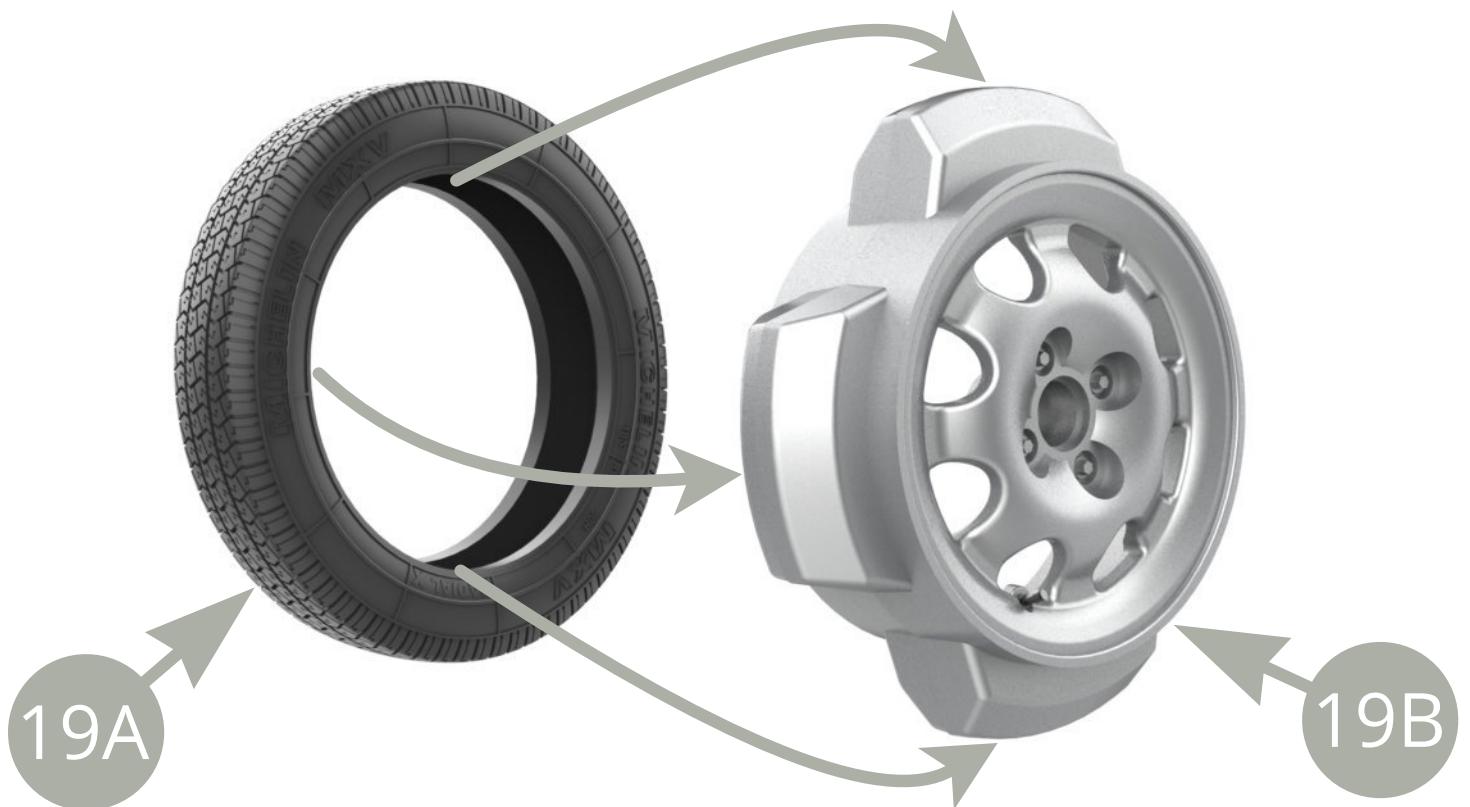

19A

19B

- 19A Michelin MXV tire
- 19B Wheel rim
- 19C Hub cover
- 19D Washer

Put **19A Michelin MXV tire** for **two minutes** into **hot water** , and then fit it over **19B Wheel rim** .

Final views

Assembly drawing