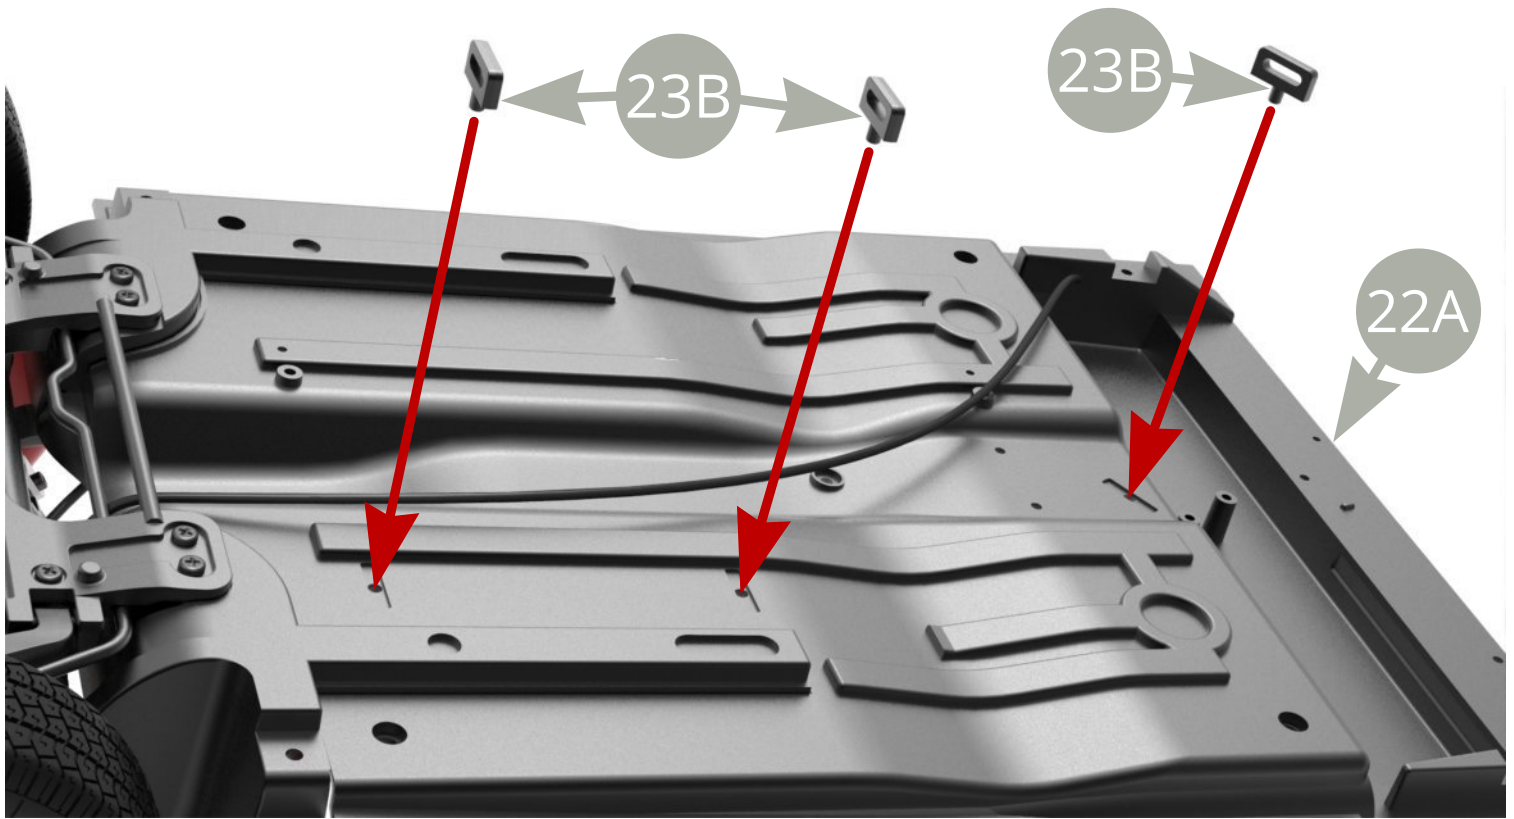

23A Firewall

23B Fuel/brake lines clamp ( x3 )

23C Brake line clamp ( x2 )

AM M1,7 x3mm ( x3 )

Fit three **23B Fuel/brake lines clamps** to the bottom of **22A Chassis panel** .

Pass **11I Fuel feed pipe** through three **23B Fuel/brake lines clamps** .

Fit two **23C Brake lines clamp** to the bottom of **22A Chassis panel** and fix each one with **AM screw** .

Final close up view .

Final views .

Assembly drawing .