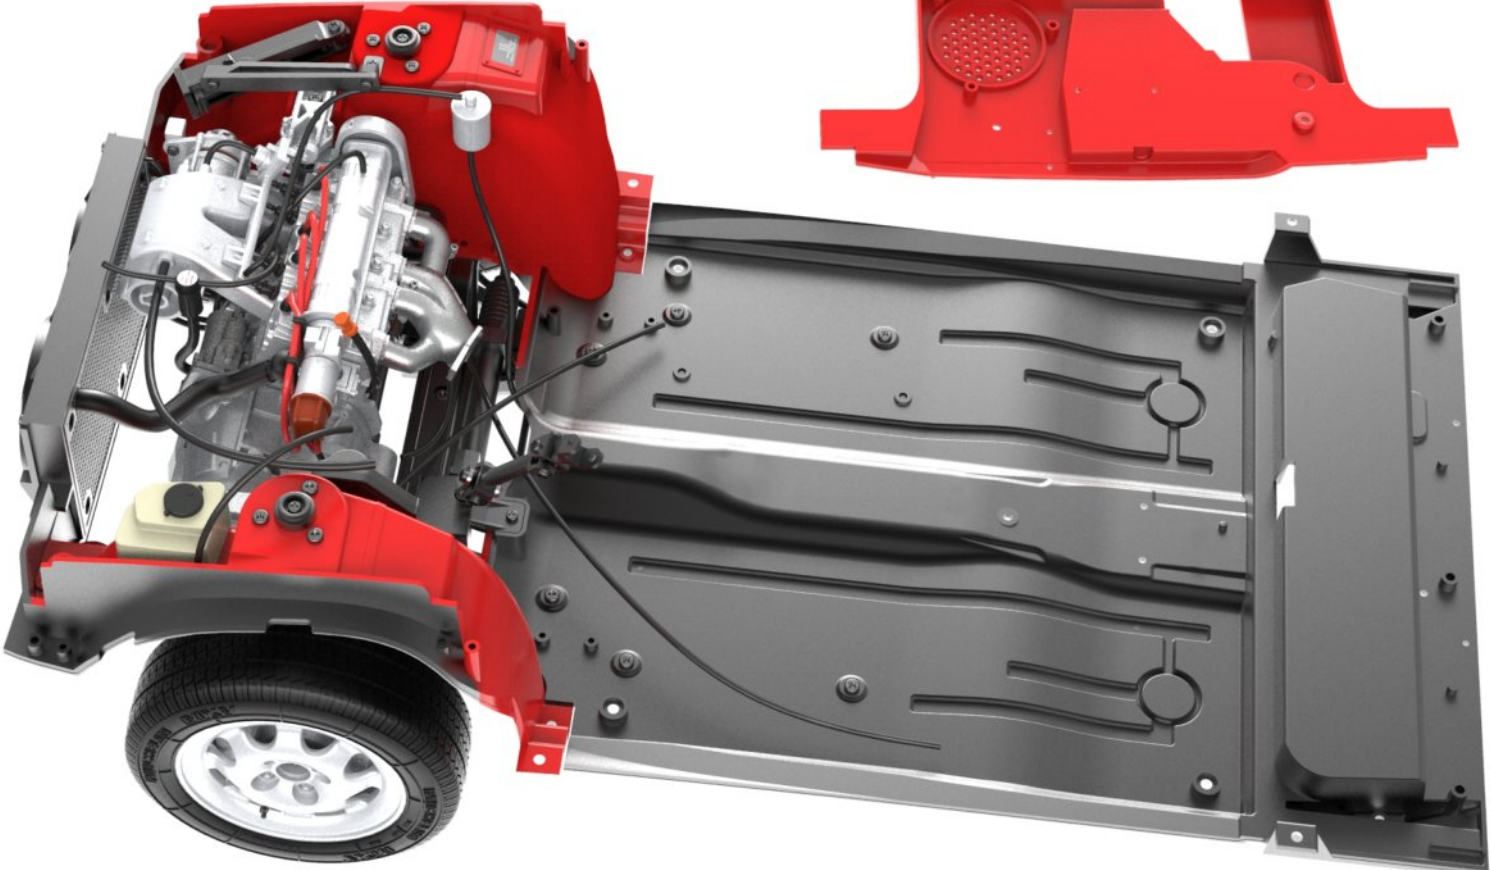

23A Firewall

23B Fuel/brake lines clamp ( x3 )

23C Brake line clamp ( x2 )

AM M1,7 x3mm ( x3 )

Fit three **23B Fuel/brake lines clamps** to the bottom of **22A Chassis panel** .

Pass **11I Fuel feed pipe** through three **23B Fuel/brake lines clamps** .

Fit two **23C Brake lines clamp** to the bottom of **22A Chassis panel** and fix each one with **AM screw** .

Final close up view .

Final views .

Assembly drawing .