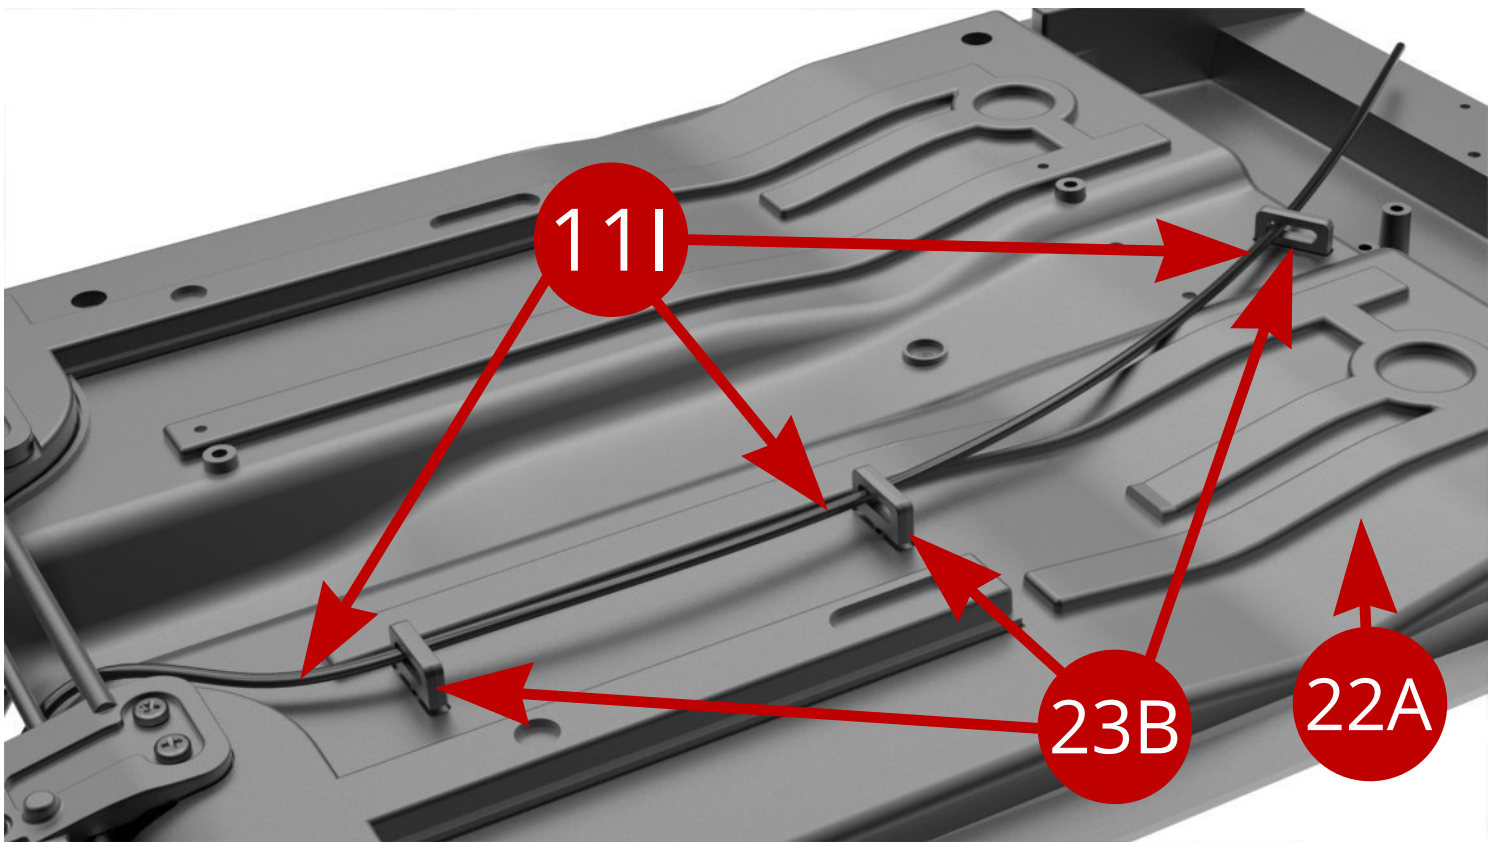

23A Firewall

23B Fuel/brake lines clamp ( x3 )

23C Brake line clamp ( x2 )

AM M1,7 x3mm ( x3 )

Fit three **23B Fuel/brake lines clamps** to the bottom of **22A Chassis panel** .

Pass **11I Fuel feed pipe** through three **23B Fuel/brake lines clamps** .

Fit two **23C Brake lines clamp** to the bottom of **22A Chassis panel** and fix each one with **AM screw** .

Final close up view .

Final views .

Assembly drawing .