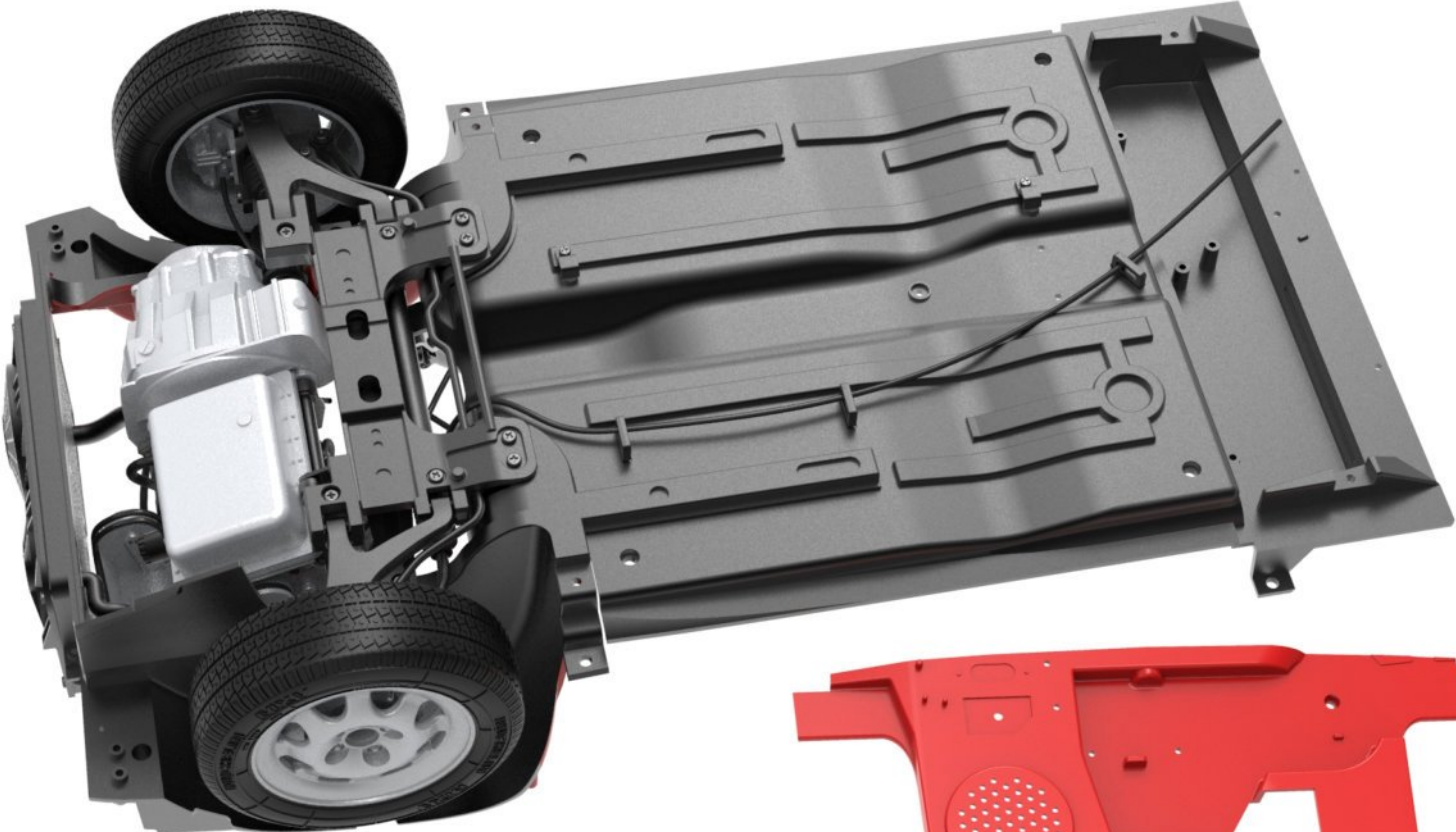

23A Firewall

23B Fuel/brake lines clamp ( x3 )

23C Brake line clamp ( x2 )

AM M1,7 x3mm ( x3 )

Fit three **23B Fuel/brake lines clamps** to the bottom of **22A Chassis panel** .

Pass **11I Fuel feed pipe** through three **23B Fuel/brake lines clamps** .

Fit two **23C Brake lines clamp** to the bottom of **22A Chassis panel** and fix each one with **AM screw** .

Final close up view .

Final views .

Assembly drawing .