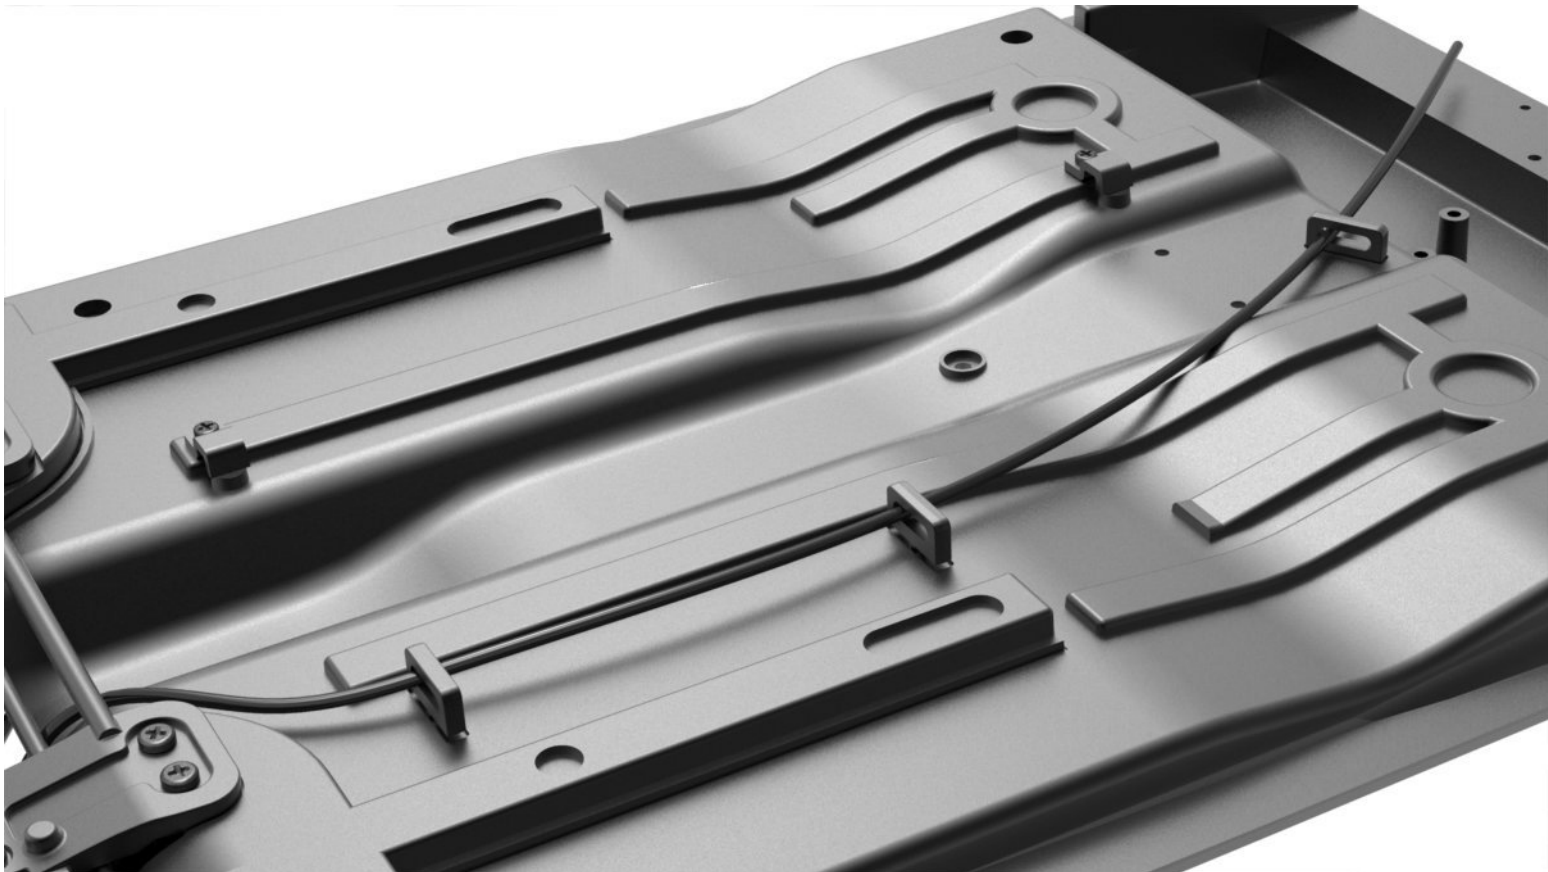

23A Firewall

23B Fuel/brake lines clamp ( x3 )

23C Brake line clamp ( x2 )

AM M1,7 x3mm ( x3 )

Fit three **23B Fuel/brake lines clamps** to the bottom of **22A Chassis panel** .

Pass **11I Fuel feed pipe** through three **23B Fuel/brake lines clamps** .

Fit two **23C Brake lines clamp** to the bottom of **22A Chassis panel** and fix each one with **AM screw** .

Final close up view .

Final views .

Assembly drawing .