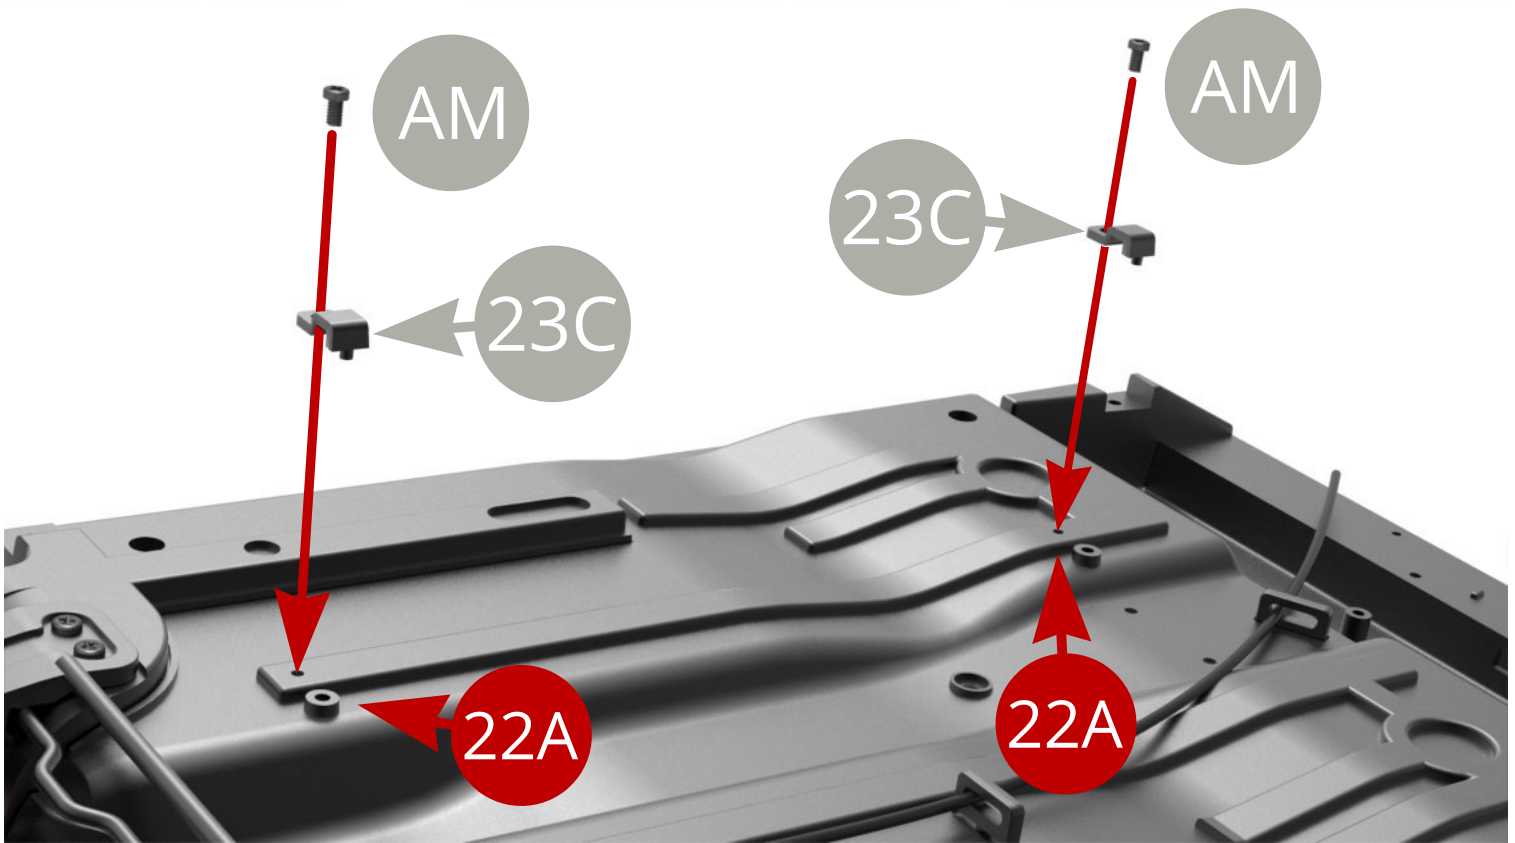

23A Firewall

23B Fuel/brake lines clamp ( x3 )

23C Brake line clamp ( x2 )

AM M1,7 x3mm ( x3 )

Fit three **23B Fuel/brake lines clamps** to the bottom of **22A Chassis panel** .

Pass **11I Fuel feed pipe** through three **23B Fuel/brake lines clamps** .

Fit two **23C Brake lines clamp** to the bottom of **22A Chassis panel** and fix each one with **AM screw** .

Final close up view .

Final views .

Assembly drawing .