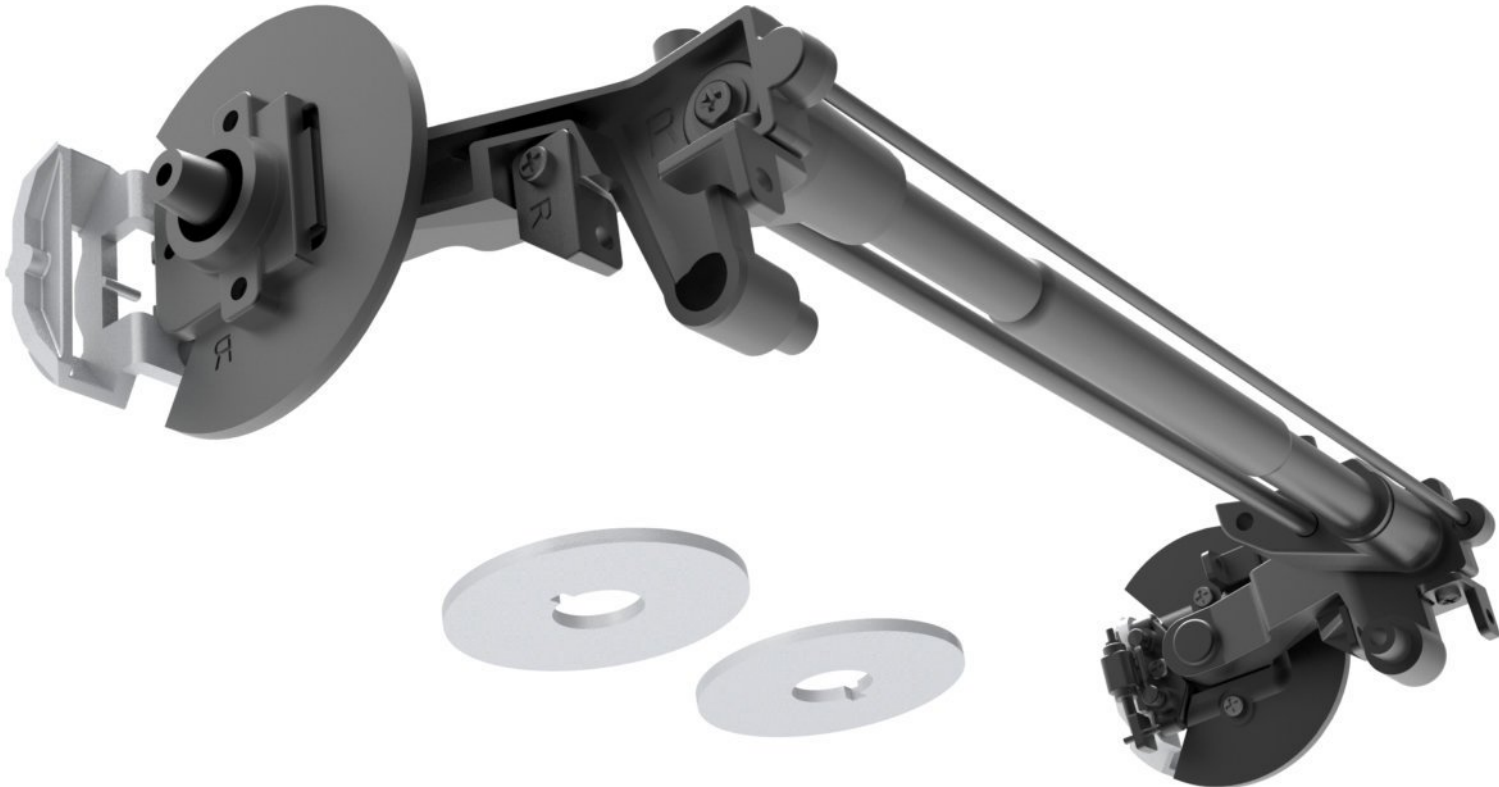

Final views .