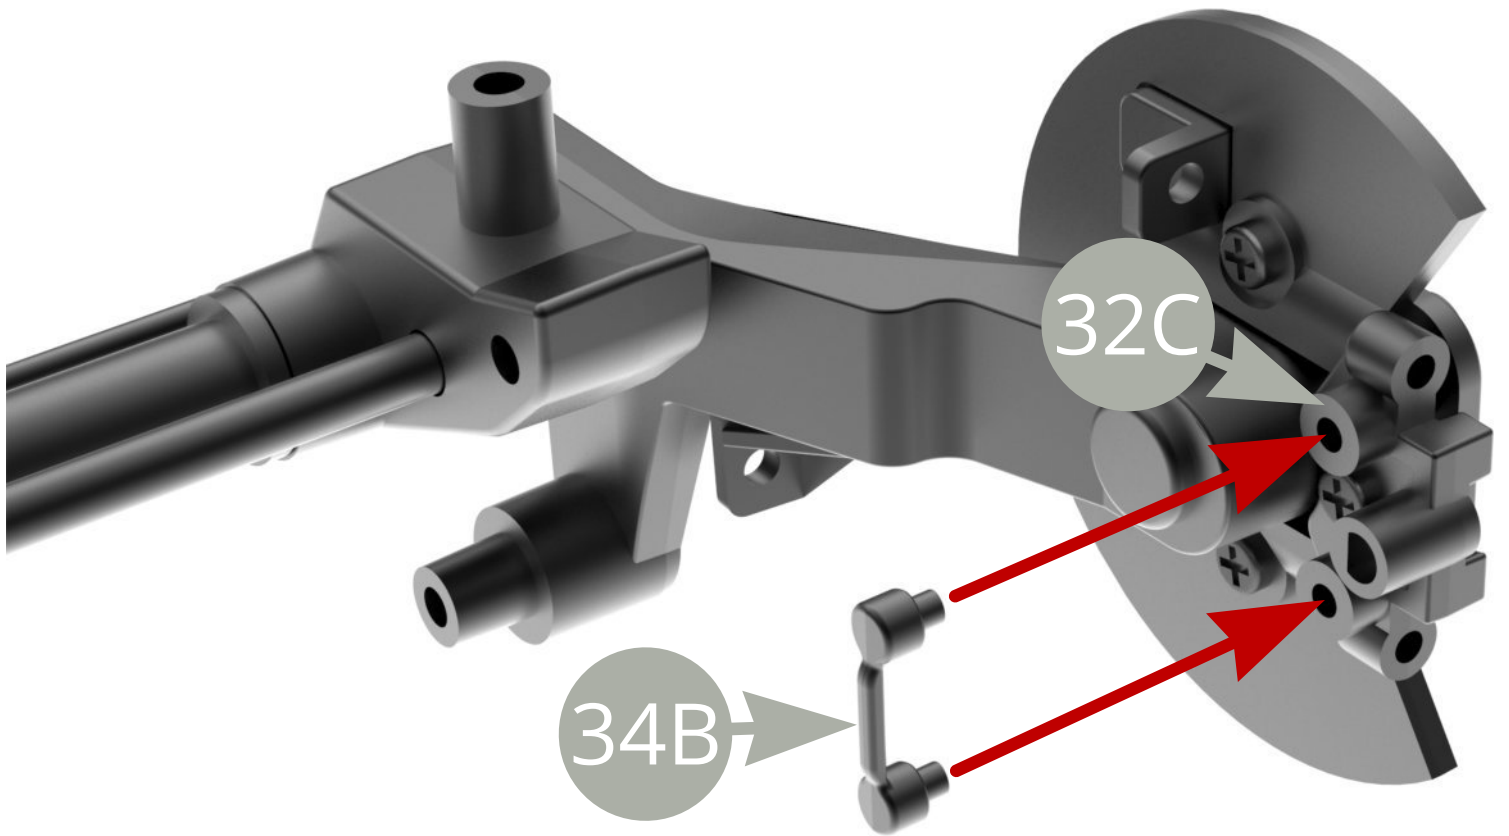

34A Brake disc (x2)

34B Caliper bolts cap (x2)

34C Brake caliper (x2)

34D Left parking brake lever

34E Right parking brake lever

DP M1,7 x3mm (x5)

Fit **34B Caliper bolts cap** to **32C Caliper mounting bracket** on the **right side** .

Fit **34B Caliper bolts cap** to **31C Caliper mounting bracket** on the **left side** .

Fit **34E Right parking brake lever** to **32C Caliper mounting bracket** on the **right side** .

Fit **34D Left parking brake lever** to **31C Caliper mounting bracket** on the **left side** .

Fit **34C Brake caliper** to **32C Caliper mounting bracket** on the **right side** and fix with two **DP screws** .

Fit **34C Brake caliper** to **31C Caliper mounting bracket** on the **left side** and fix with two **DP screws** .