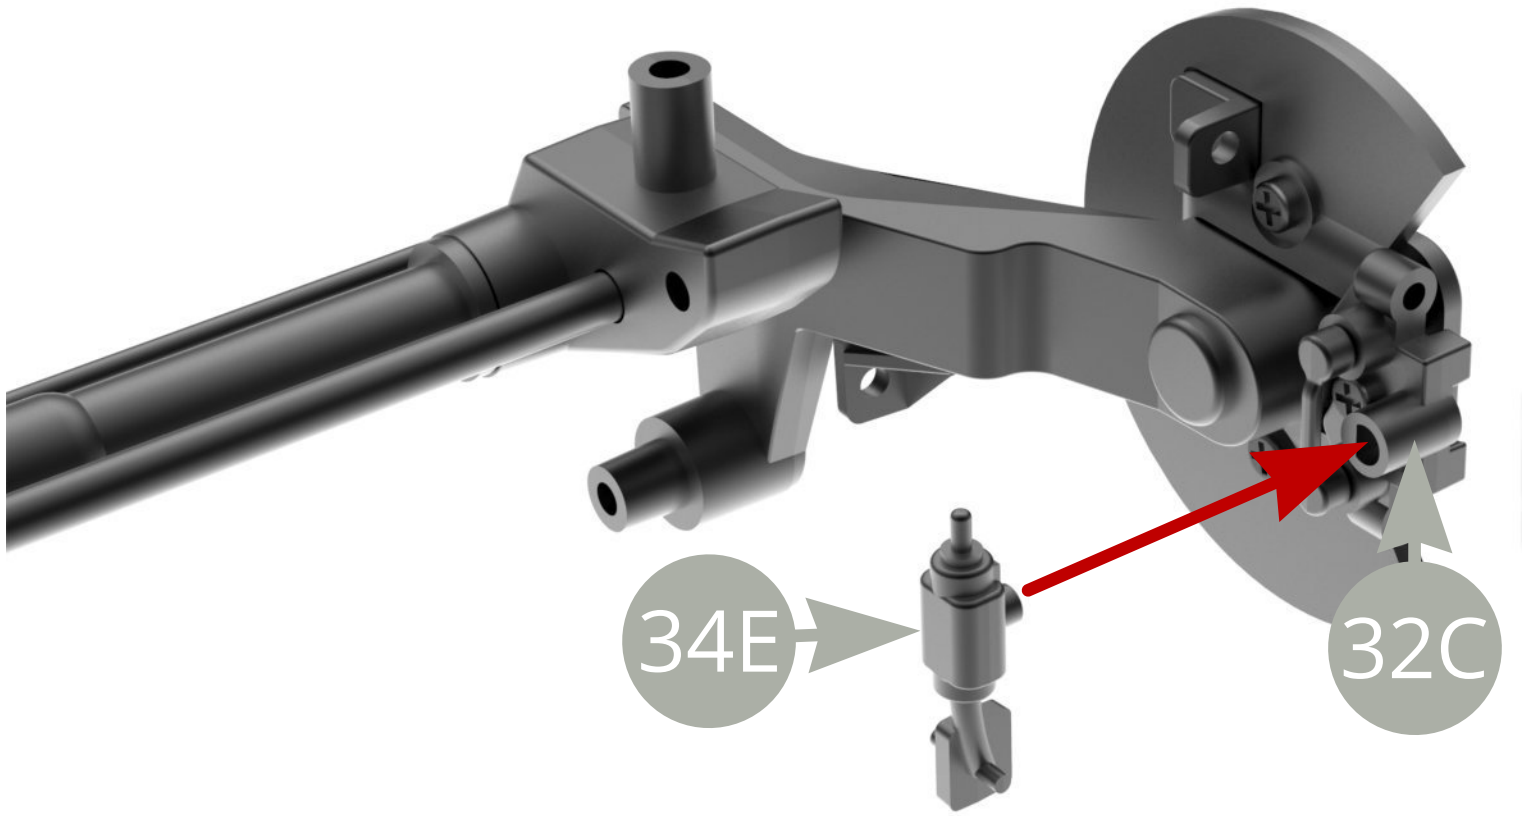

34A Brake disc (x2)

34B Caliper bolts cap (x2)

34C Brake caliper (x2)

34D Left parking brake lever

34E Right parking brake lever

DP M1,7 x3mm (x5)

Fit **34B Caliper bolts cap** to **32C Caliper mounting bracket** on the **right side** .

Fit **34B Caliper bolts cap** to **31C Caliper mounting bracket** on the **left side** .

Fit **34E Right parking brake lever** to **32C Caliper mounting bracket** on the **right side** .

Fit **34D Left parking brake lever** to **31C Caliper mounting bracket** on the **left side** .

Fit **34C Brake caliper** to **32C Caliper mounting bracket** on the **right side** and fix with two **DP screws** .

Fit **34C Brake caliper** to **31C Caliper mounting bracket** on the **left side** and fix with two **DP screws** .