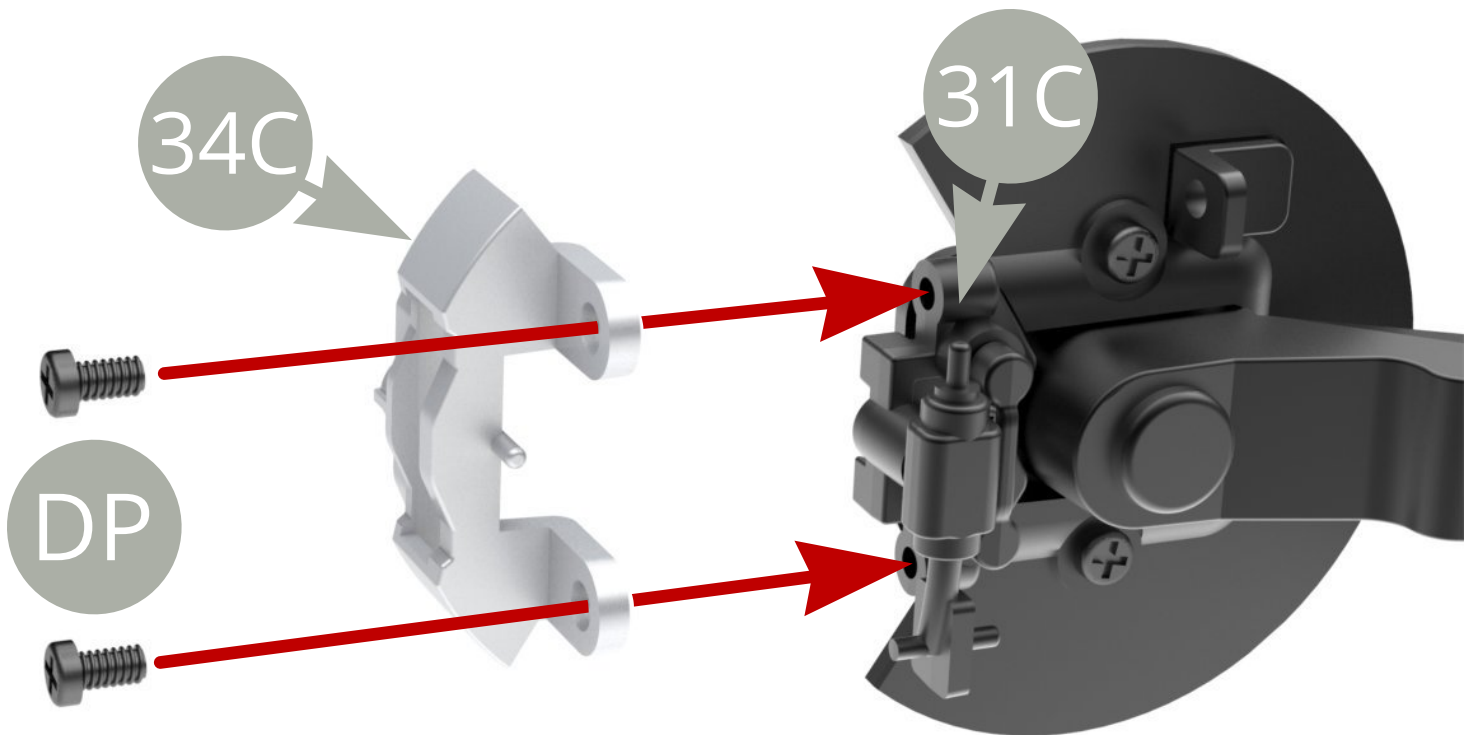

34A Brake disc (x2)

34B Caliper bolts cap (x2)

34C Brake caliper (x2)

34D Left parking brake lever

34E Right parking brake lever

DP M1,7 x3mm (x5)

Fit **34B Caliper bolts cap** to **32C Caliper mounting bracket** on the **right side** .

Fit **34B Caliper bolts cap** to **31C Caliper mounting bracket** on the **left side** .

Fit **34E Right parking brake lever** to **32C Caliper mounting bracket** on the **right side** .

Fit **34D Left parking brake lever** to **31C Caliper mounting bracket** on the **left side** .

Fit **34C Brake caliper** to **32C Caliper mounting bracket** on the **right side** and fix with two **DP screws** .

Fit **34C Brake caliper** to **31C Caliper mounting bracket** on the **left side** and fix with two **DP screws** .

Final views .

Assembly drawing .