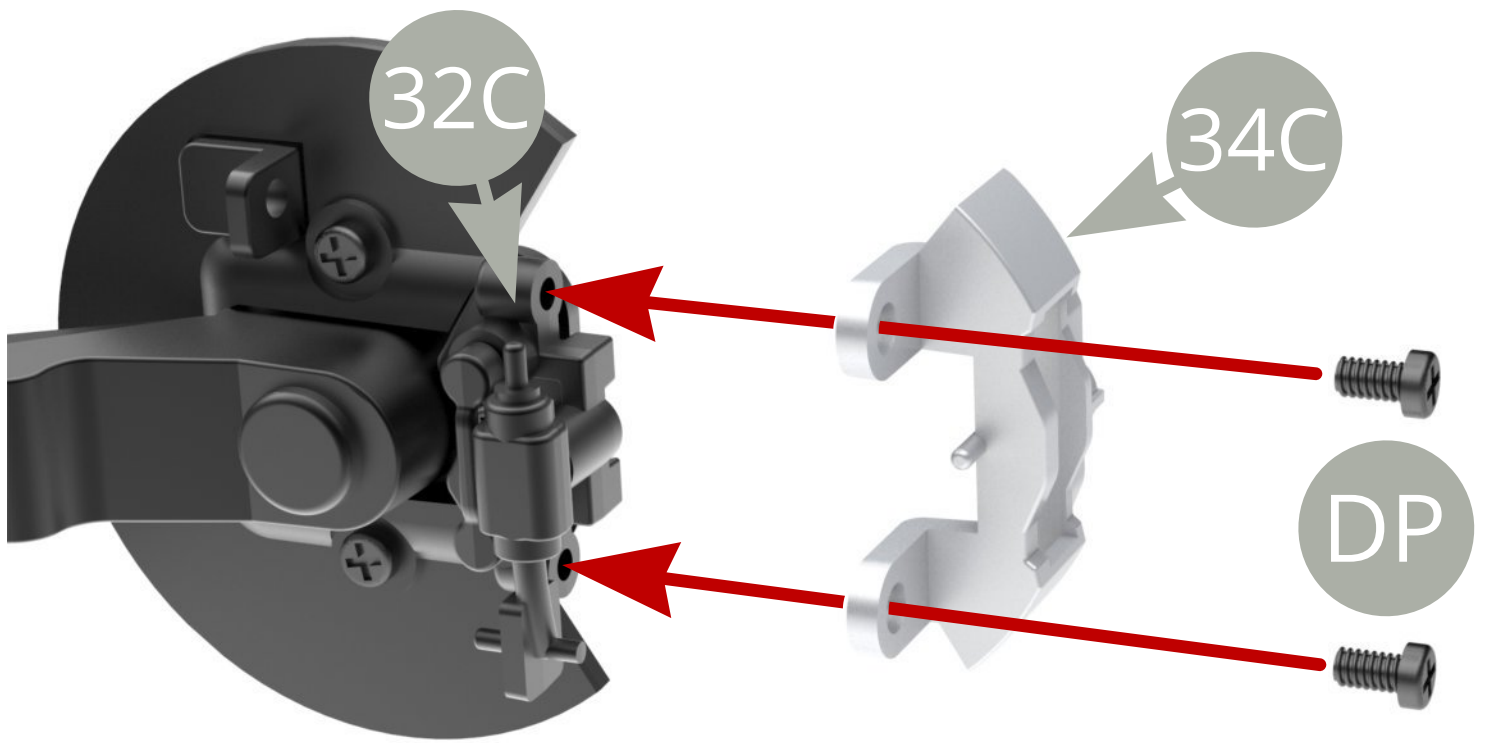

34A Brake disc (x2)

34B Caliper bolts cap (x2)

34C Brake caliper (x2)

34D Left parking brake lever

34E Right parking brake lever

DP M1,7 x3mm (x5)

Fit **34B Caliper bolts cap** to **32C Caliper mounting bracket** on the **right side** .

Fit **34B Caliper bolts cap** to **31C Caliper mounting bracket** on the **left side** .

Fit **34E Right parking brake lever** to **32C Caliper mounting bracket** on the **right side** .

Fit **34D Left parking brake lever** to **31C Caliper mounting bracket** on the **left side** .

Fit **34C Brake caliper** to **32C Caliper mounting bracket** on the **right side** and fix with two **DP screws** .

Fit **34C Brake caliper** to **31C Caliper mounting bracket** on the **left side** and fix with two **DP screws** .