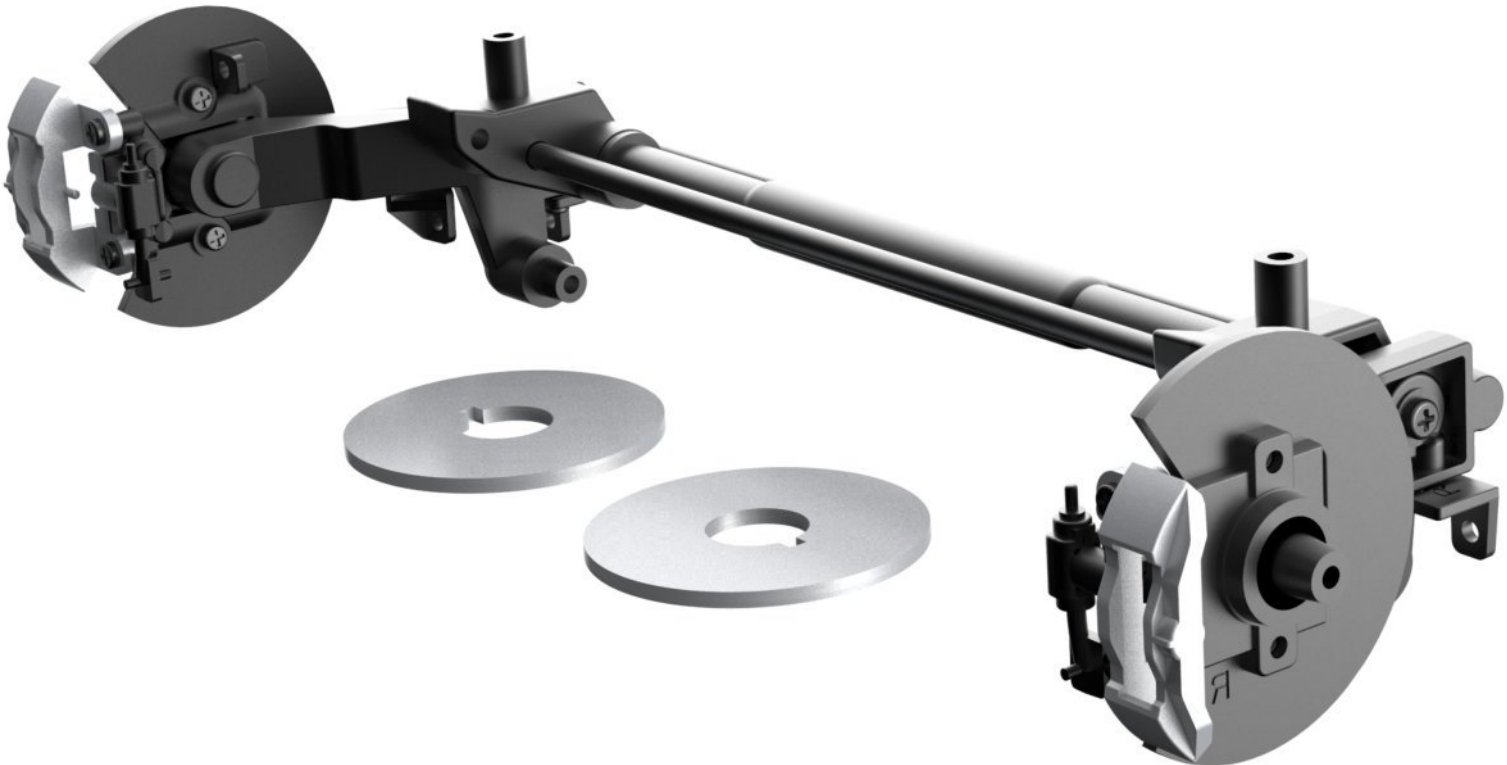

Final views .