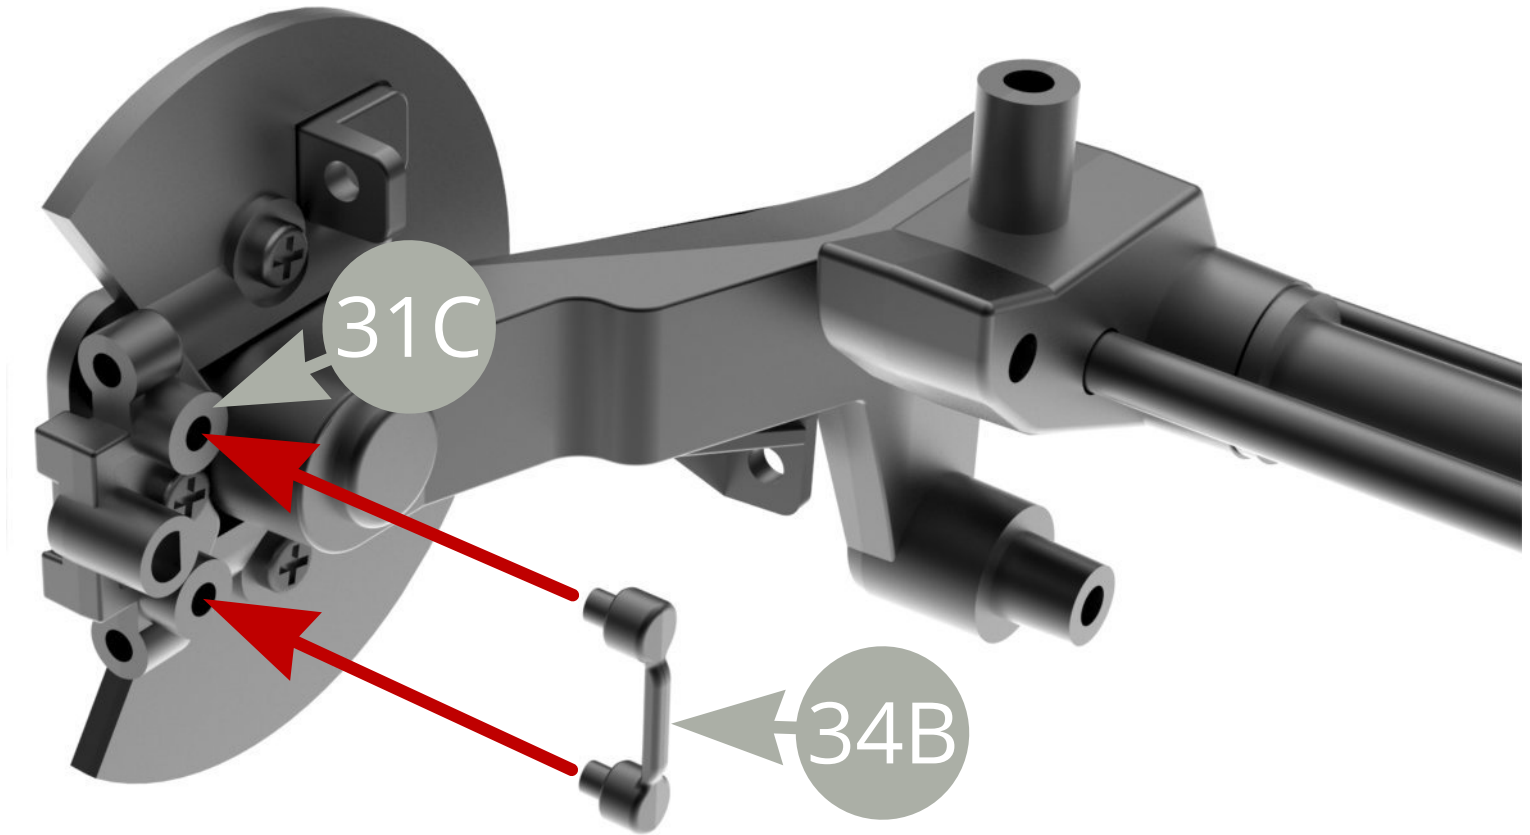

34A Brake disc (x2)

34B Caliper bolts cap (x2)

34C Brake caliper (x2)

34D Left parking brake lever

34E Right parking brake lever

DP M1,7 x3mm (x5)

Fit **34B Caliper bolts cap** to **32C Caliper mounting bracket** on the **right side** .

Fit **34B Caliper bolts cap** to **31C Caliper mounting bracket** on the **left side** .

Fit **34E Right parking brake lever** to **32C Caliper mounting bracket** on the **right side** .

Fit **34D Left parking brake lever** to **31C Caliper mounting bracket** on the **left side** .

Fit **34C Brake caliper** to **32C Caliper mounting bracket** on the **right side** and fix with two **DP screws** .

Fit **34C Brake caliper** to **31C Caliper mounting bracket** on the **left side** and fix with two **DP screws** .