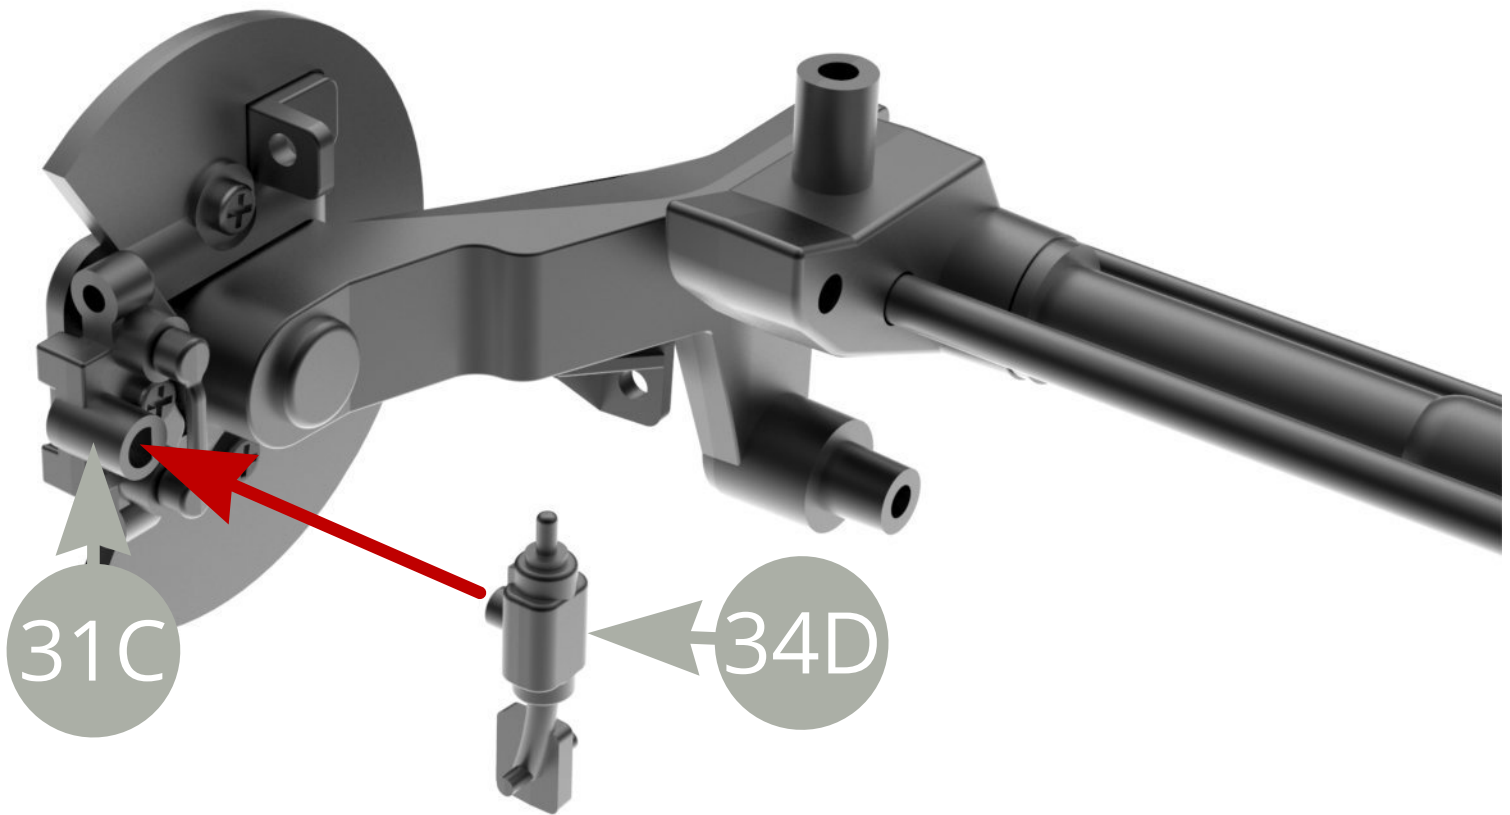

34A Brake disc (x2)

34B Caliper bolts cap (x2)

34C Brake caliper (x2)

34D Left parking brake lever

34E Right parking brake lever

DP M1,7 x3mm (x5)

Fit **34B Caliper bolts cap** to **32C Caliper mounting bracket** on the **right side** .

Fit **34B Caliper bolts cap** to **31C Caliper mounting bracket** on the **left side** .

Fit **34E Right parking brake lever** to **32C Caliper mounting bracket** on the **right side** .

Fit **34D Left parking brake lever** to **31C Caliper mounting bracket** on the **left side** .

Fit **34C Brake caliper** to **32C Caliper mounting bracket** on the **right side** and fix with two **DP screws** .

Fit **34C Brake caliper** to **31C Caliper mounting bracket** on the **left side** and fix with two **DP screws** .