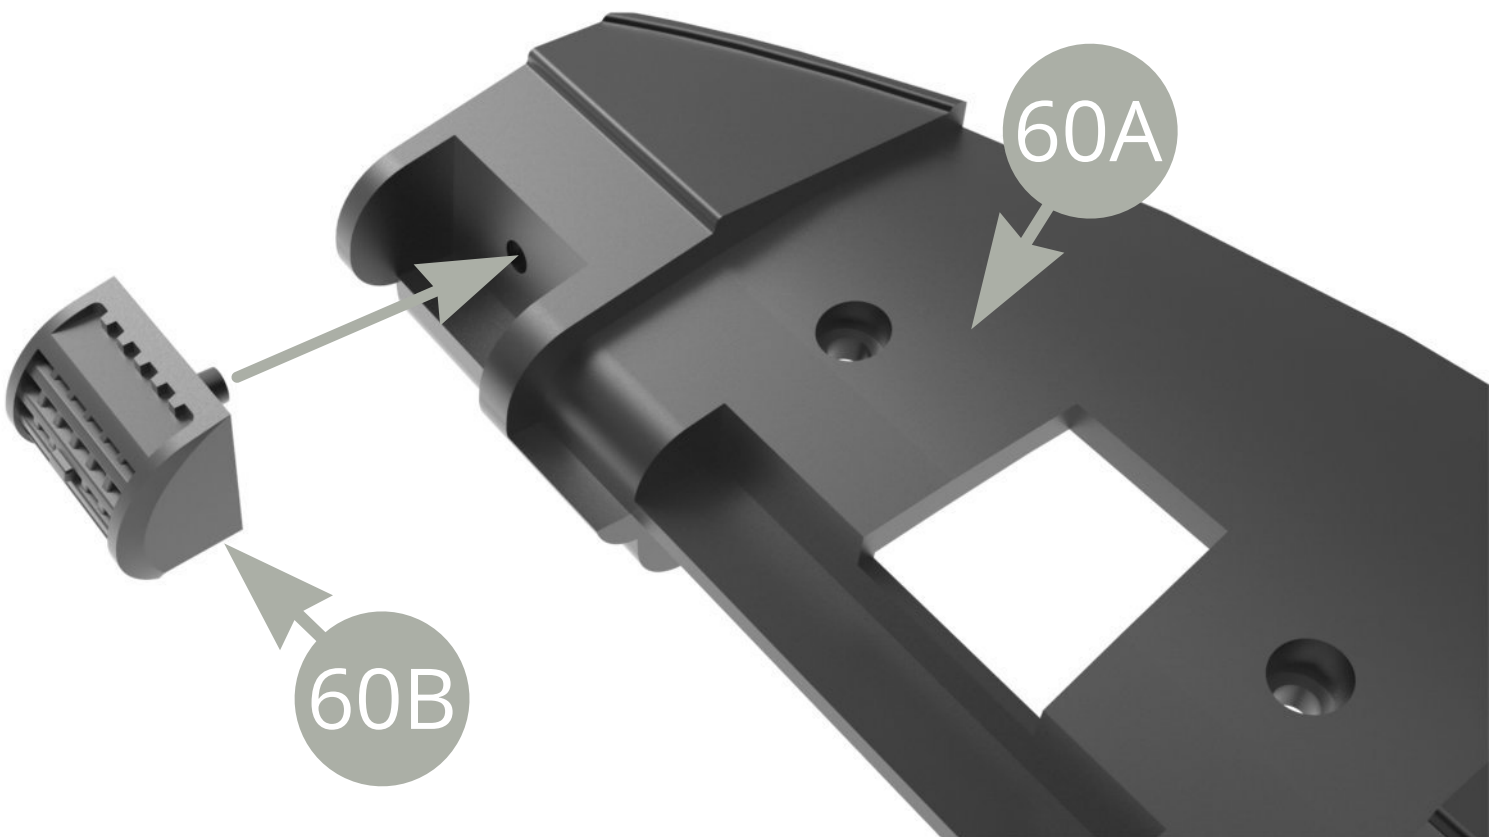

60B

60A

60C

- 60A Upper dashboard panel
- 60B Side window blower (x2)
- 60C Central blower

Fit **60B Side window blower** to the right corner of **60A Upper dashboard panel** .

Fit **60B Side window blower** to the left corner of **60A Upper dashboard panel** .

Two **60B Side window blowers** installed to **60A Upper dashboard panel** .

Fit **60C Central blower** to **60A Upper dashboard panel** .

60C Central blower installed to **60A Upper dashboard panel** .