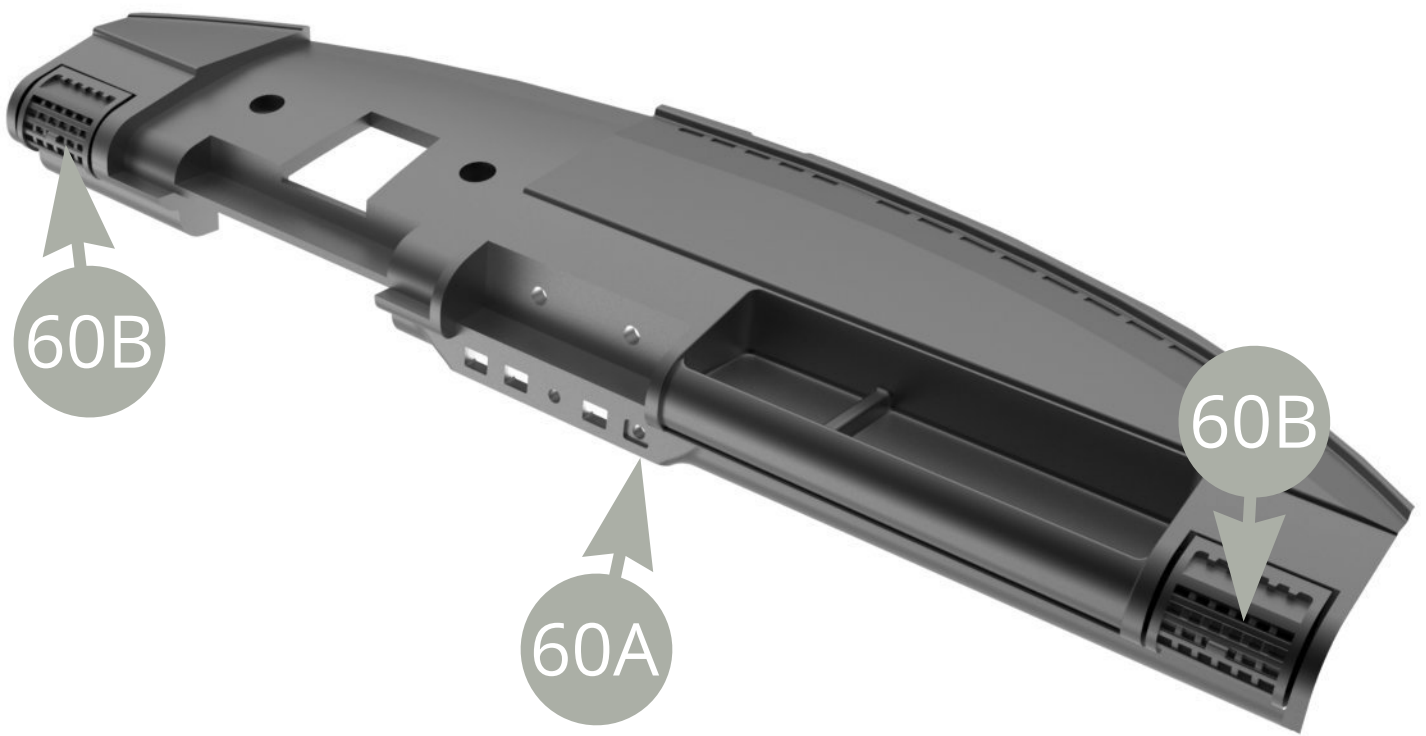

60B

60A

60C

- 60A Upper dashboard panel
- 60B Side window blower (x2)
- 60C Central blower

Fit **60B Side window blower** to the right corner of **60A Upper dashboard panel** .

Fit **60B Side window blower** to the left corner of **60A Upper dashboard panel** .

Two **60B Side window blowers** installed to **60A Upper dashboard panel** .

Fit **60C Central blower** to **60A Upper dashboard panel** .

60C Central blower installed to **60A Upper dashboard panel** .