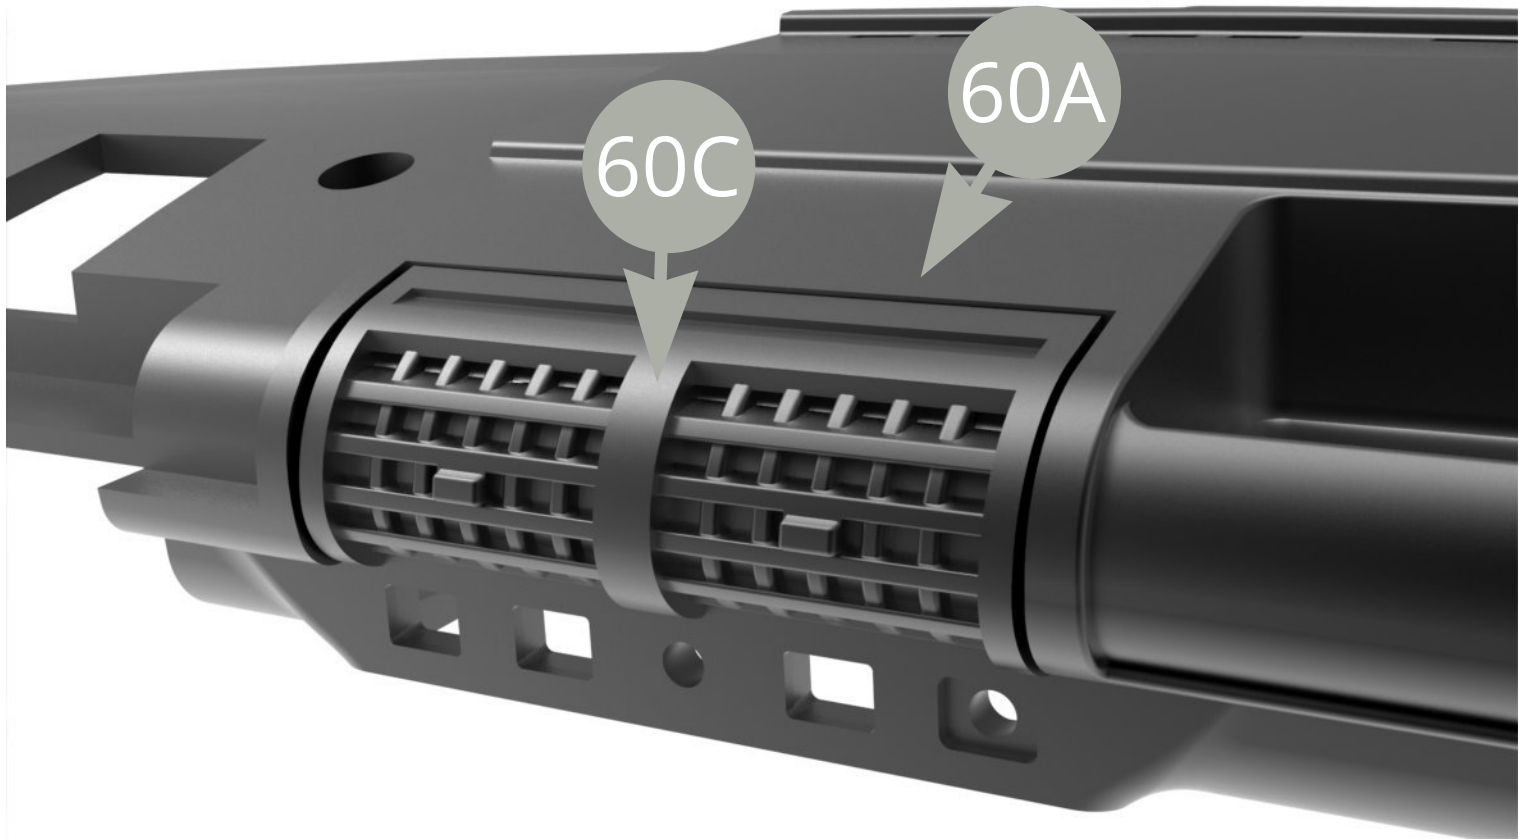

60B

60A

60C

- 60A Upper dashboard panel
- 60B Side window blower (x2)
- 60C Central blower

Fit **60B Side window blower** to the right corner of **60A Upper dashboard panel** .

Fit **60B Side window blower** to the left corner of **60A Upper dashboard panel** .

Two **60B Side window blowers** installed to **60A Upper dashboard panel** .

Fit **60C Central blower** to **60A Upper dashboard panel** .

60C Central blower installed to **60A Upper dashboard panel** .