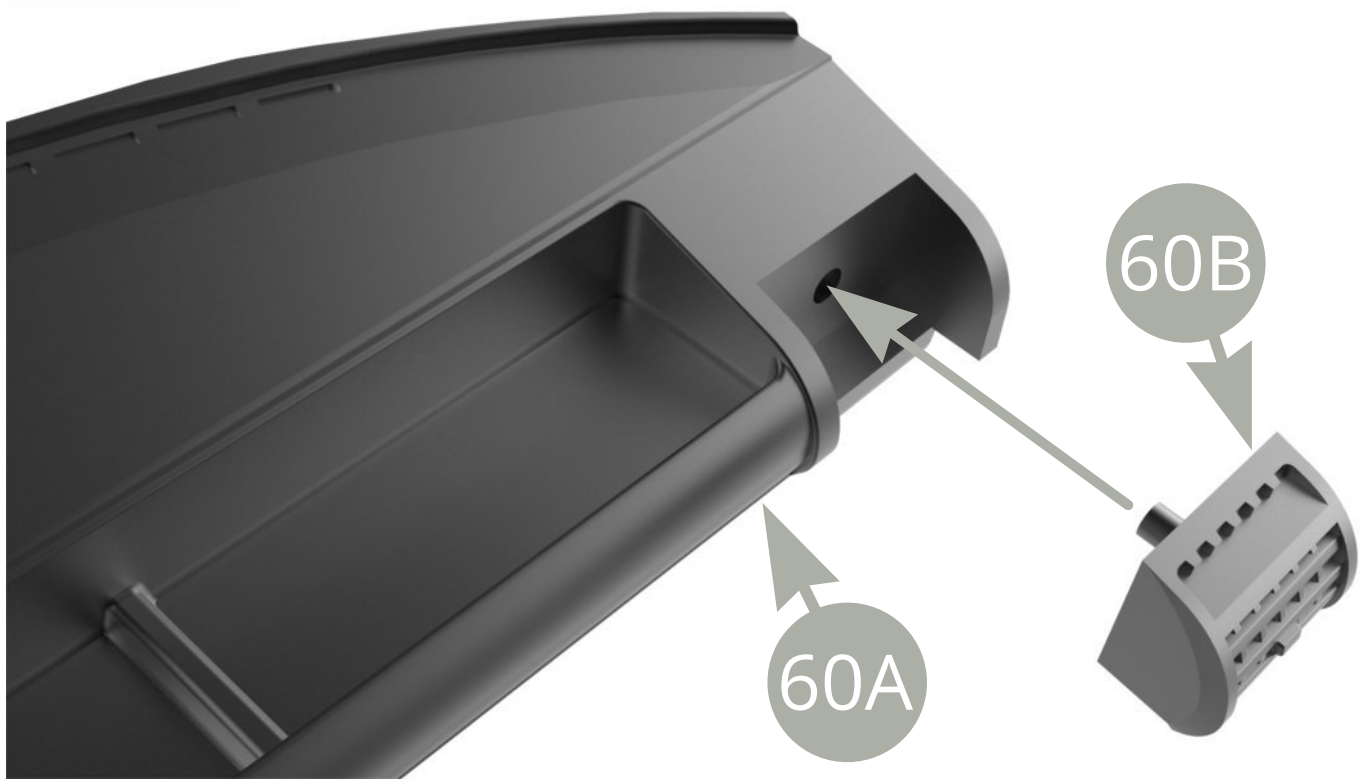

60B

60A

60C

- 60A Upper dashboard panel
- 60B Side window blower (x2)
- 60C Central blower

Fit **60B Side window blower** to the right corner of **60A Upper dashboard panel** .

Fit **60B Side window blower** to the left corner of **60A Upper dashboard panel** .

Two **60B Side window blowers** installed to **60A Upper dashboard panel** .

Fit **60C Central blower** to **60A Upper dashboard panel** .

60C Central blower installed to **60A Upper dashboard panel** .