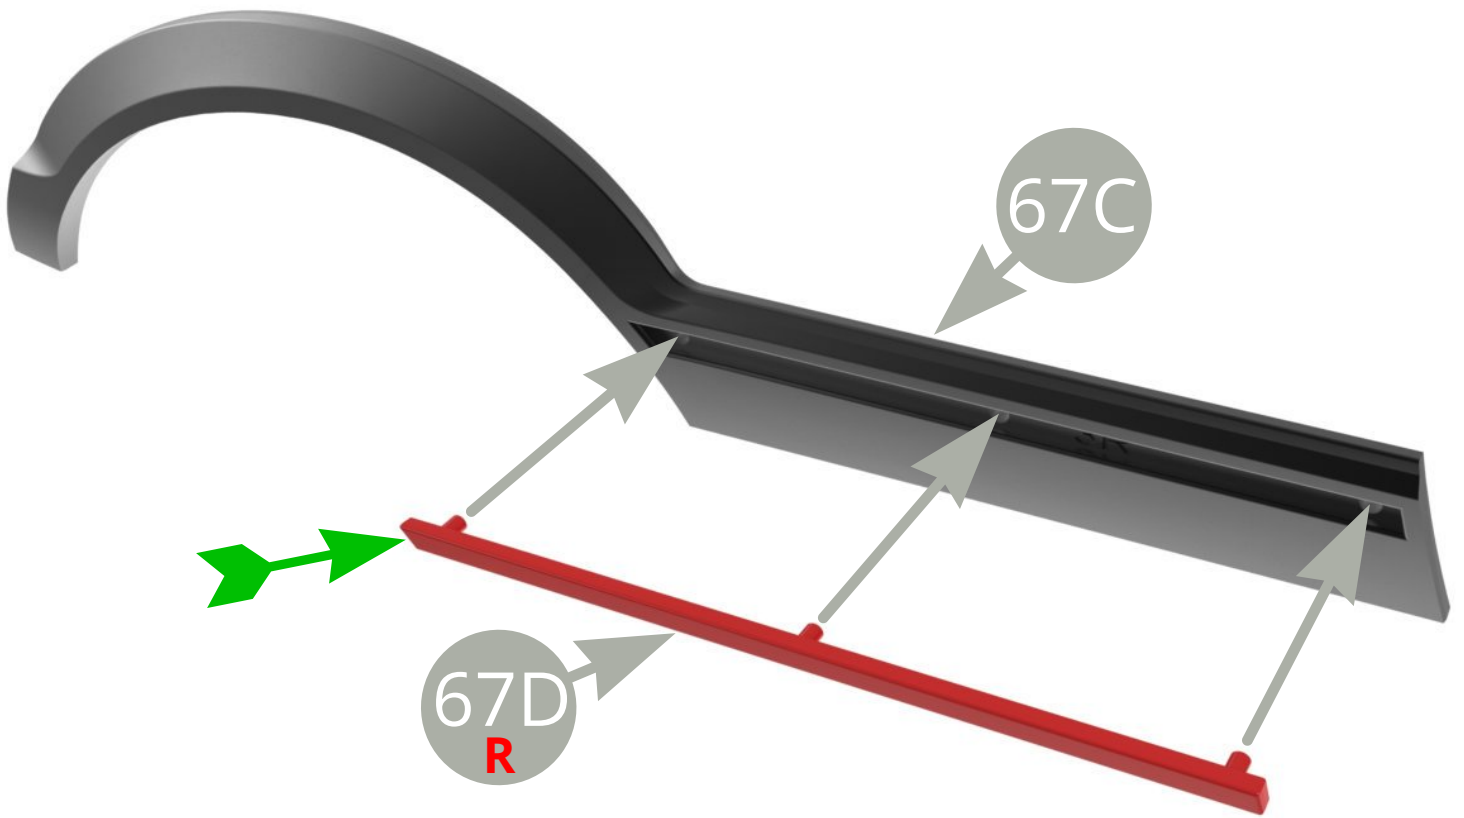

67A Left rear wheel arc cover

67B Left trimming

67C Right rear wheel arc cover

67D Right trimming

AP M1,7 x4mm ( x7 )

Fit **67B Left trimming** ( note L marking on its back side and right slanted edge , **green arrow** , orientation ) to **67A Left rear wheel arc cover** .

Fit **67A Left rear wheel arc cover** to **64A Body frame** and fix with three **AP screws** .

Fit **67D Right trimming** ( note **R** marking on its back side and left slanted edge , **green arrow** , orientation ) to **67C Right rear wheel arc cover** .

Fit **67C Right rear wheel arc cover** to **64A Body frame** and fix with three **AP screws** .

Final views .

Assembly drawing .