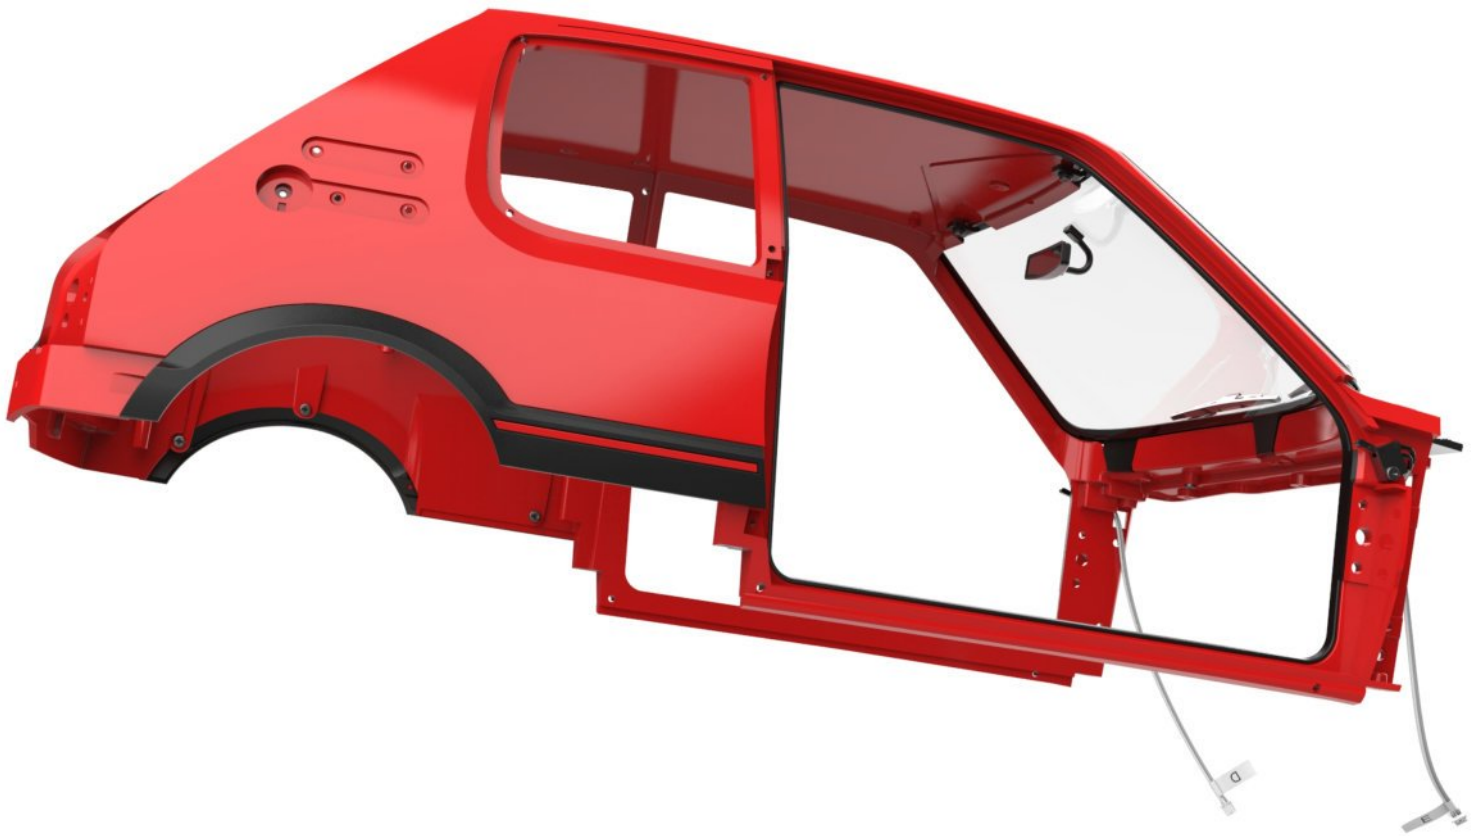

67A Left rear wheel arc cover

67B Left trimming

67C Right rear wheel arc cover

67D Right trimming

AP M1,7 x4mm ( x7 )

Fit **67B Left trimming** ( note L marking on its back side and right slanted edge , **green arrow** , orientation ) to **67A Left rear wheel arc cover** .

Fit **67A Left rear wheel arc cover** to **64A Body frame** and fix with three **AP screws** .

Fit **67D Right trimming** ( note **R** marking on its back side and left slanted edge , **green arrow** , orientation ) to **67C Right rear wheel arc cover** .

Fit **67C Right rear wheel arc cover** to **64A Body frame** and fix with three **AP screws** .

Final views .

Assembly drawing .