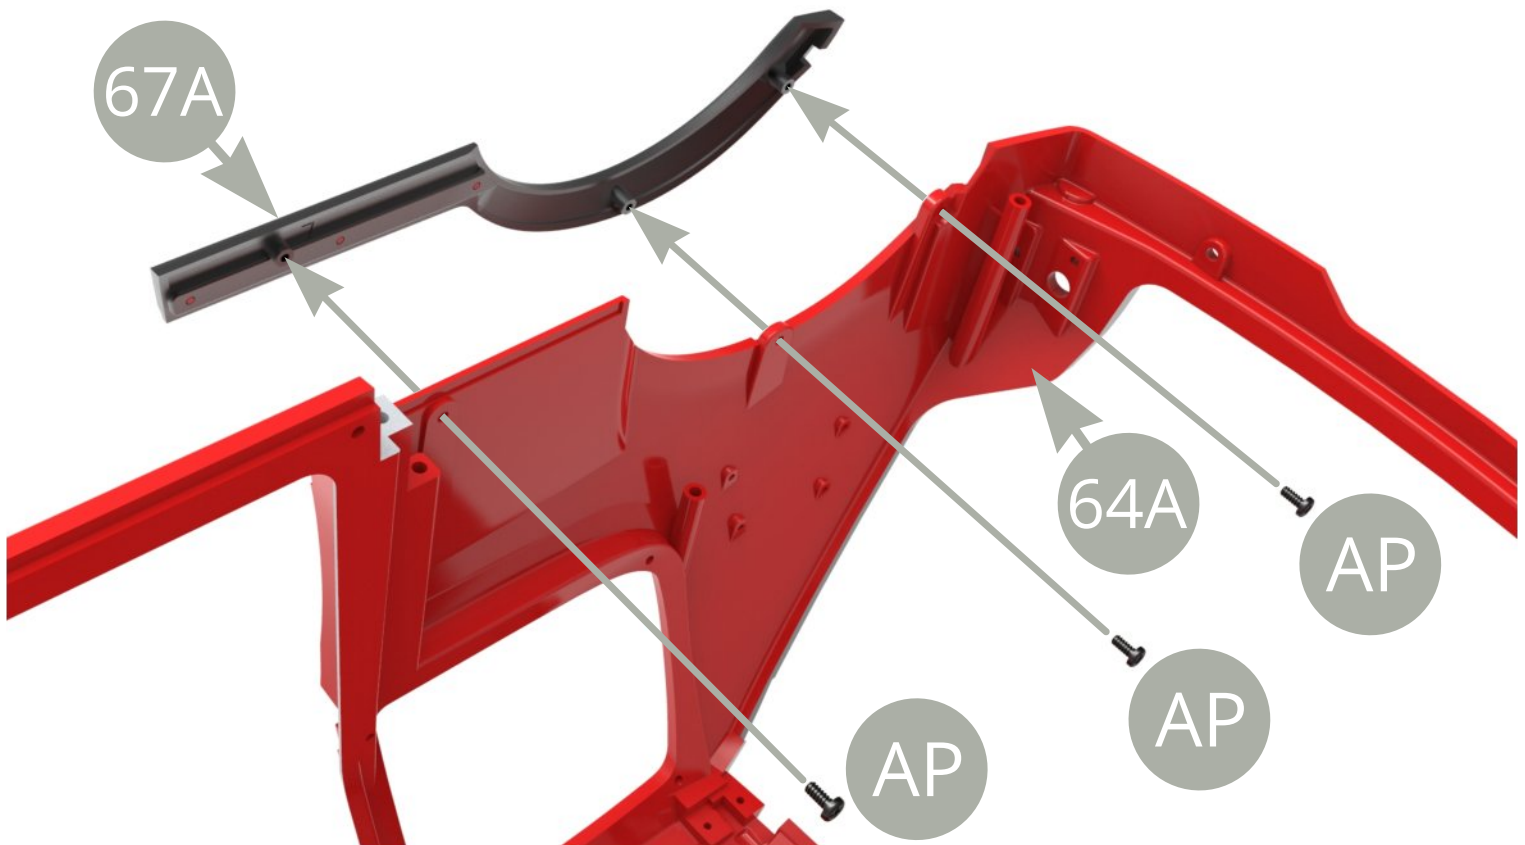

67A Left rear wheel arc cover

67B Left trimming

67C Right rear wheel arc cover

67D Right trimming

AP M1,7 x4mm ( x7 )

Fit **67B Left trimming** ( note L marking on its back side and right slanted edge , **green arrow** , orientation ) to **67A Left rear wheel arc cover** .

Fit **67A Left rear wheel arc cover** to **64A Body frame** and fix with three **AP screws** .

Fit **67D Right trimming** ( note **R** marking on its back side and left slanted edge , **green arrow** , orientation ) to **67C Right rear wheel arc cover** .

Fit **67C Right rear wheel arc cover** to **64A Body frame** and fix with three **AP screws** .

Final views .

Assembly drawing .