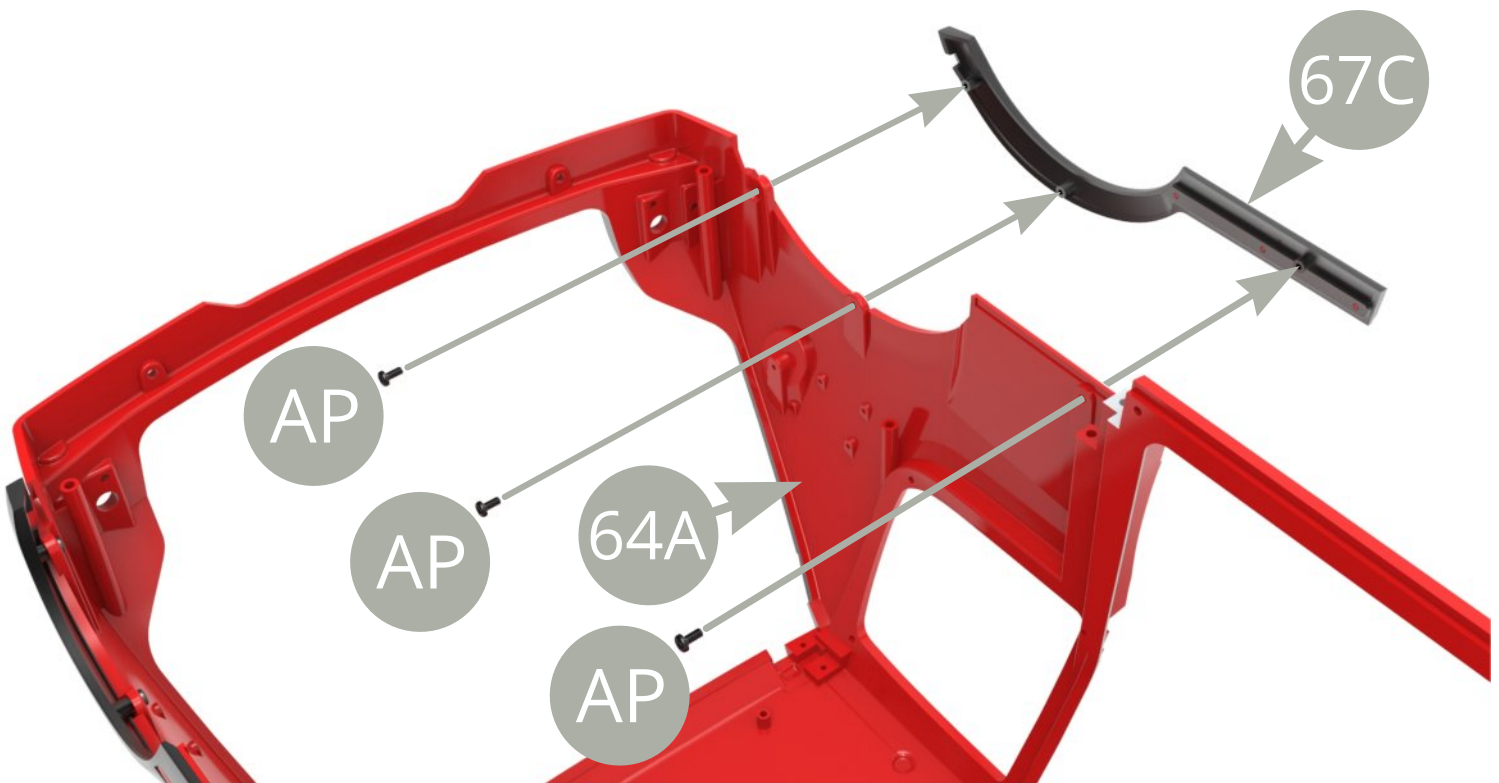

67A Left rear wheel arc cover

67B Left trimming

67C Right rear wheel arc cover

67D Right trimming

AP M1,7 x4mm ( x7 )

Fit **67B Left trimming** ( note L marking on its back side and right slanted edge , **green arrow** , orientation ) to **67A Left rear wheel arc cover** .

Fit **67A Left rear wheel arc cover** to **64A Body frame** and fix with three **AP screws** .

Fit **67D Right trimming** ( note **R** marking on its back side and left slanted edge , **green arrow** , orientation ) to **67C Right rear wheel arc cover** .

Fit **67C Right rear wheel arc cover** to **64A Body frame** and fix with three **AP screws** .

Final views .

Assembly drawing .