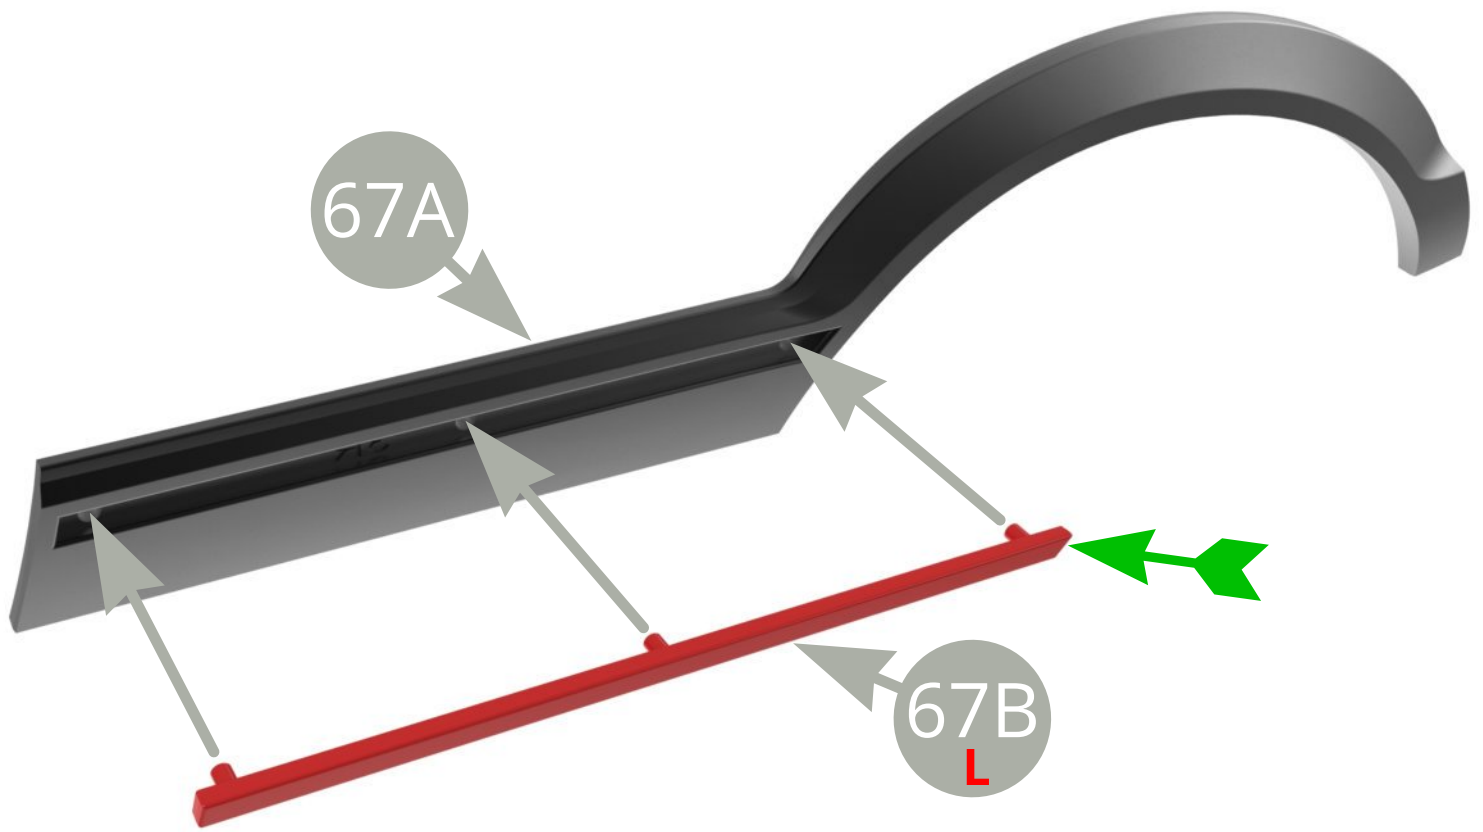

67A Left rear wheel arc cover

67B Left trimming

67C Right rear wheel arc cover

67D Right trimming

AP M1,7 x4mm ( x7 )

Fit **67B Left trimming** ( note L marking on its back side and right slanted edge , **green arrow** , orientation ) to **67A Left rear wheel arc cover** .

Fit **67A Left rear wheel arc cover** to **64A Body frame** and fix with three **AP screws** .

Fit **67D Right trimming** ( note **R** marking on its back side and left slanted edge , **green arrow** , orientation ) to **67C Right rear wheel arc cover** .

Fit **67C Right rear wheel arc cover** to **64A Body frame** and fix with three **AP screws** .

Final views .

Assembly drawing .