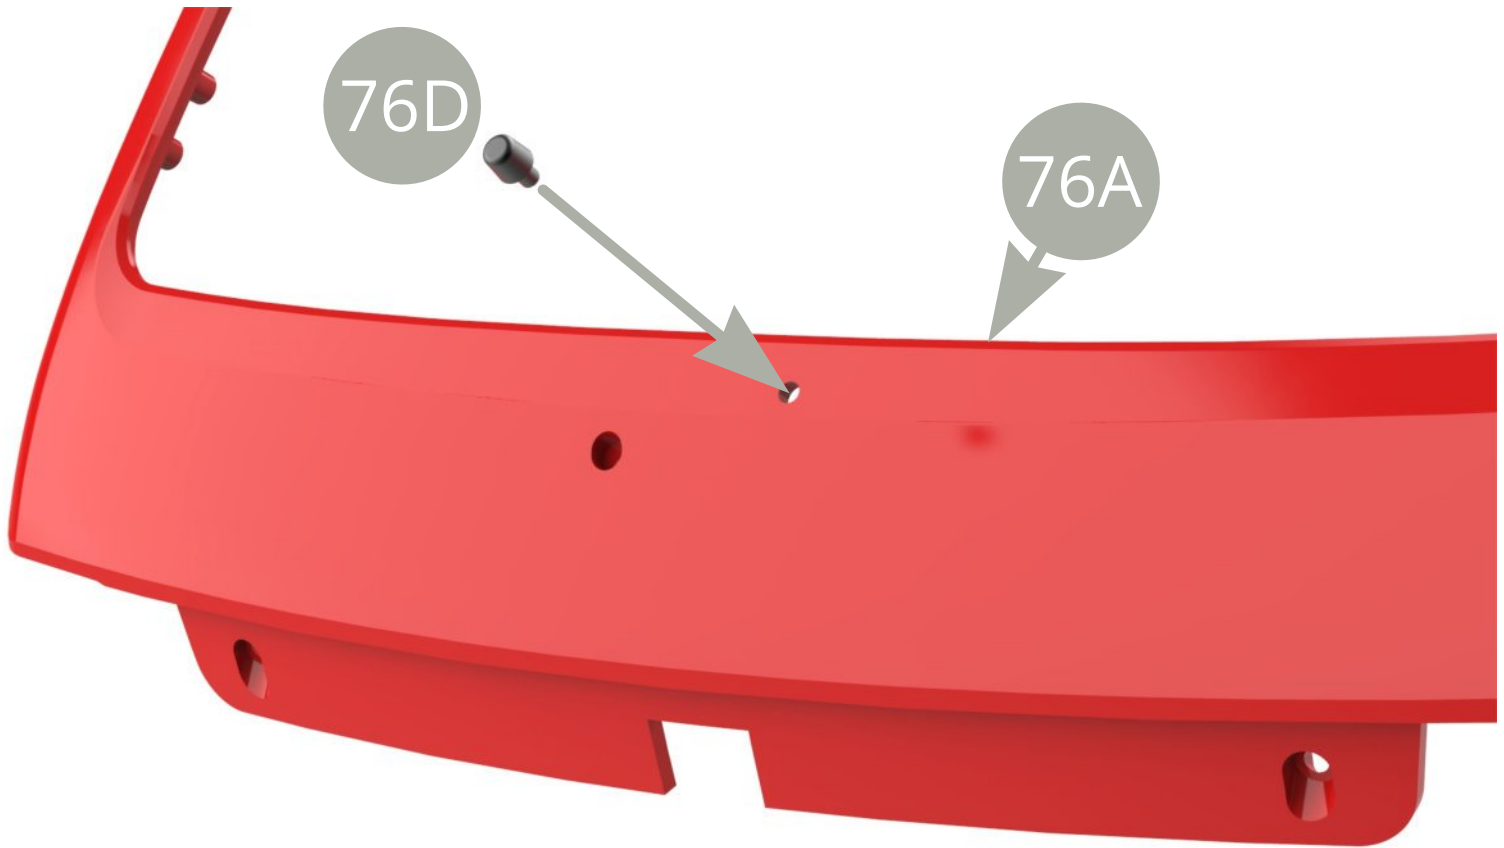

76A Tailgate

76B Left tailgate hinge

76C Right tailgate hinge

76D Washer fluid nozzle

AM M1,7 x3mm ( x3 )

Fit **76C Right tailgate hinge** to **76A Tailgate** upper inner side fix with **AM screw** .

Fit **76B Left tailgate hinge** to **76A Tailgate** upper inner side and fix with **AM screw** .

Fit **76D Washer fluid nozzle** to **76A Tailgate**  
lower outer panel .

Final views .