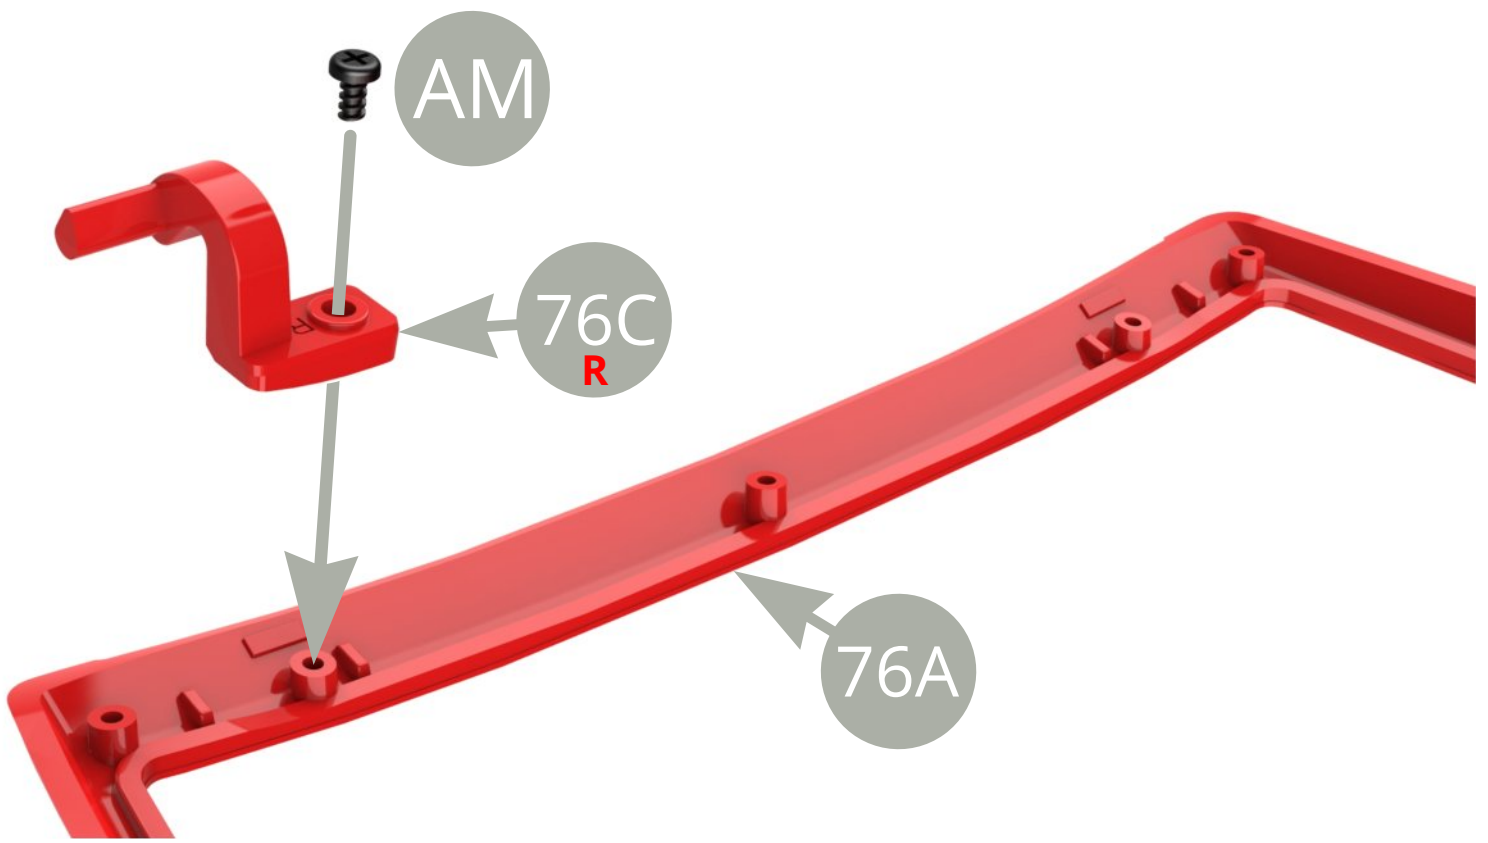

76A Tailgate

76B Left tailgate hinge

76C Right tailgate hinge

76D Washer fluid nozzle

AM M1,7 x3mm ( x3 )

Fit **76C Right tailgate hinge** to **76A Tailgate** upper inner side fix with **AM screw** .

Fit **76B Left tailgate hinge** to **76A Tailgate** upper inner side and fix with **AM screw** .

Fit **76D Washer fluid nozzle** to **76A Tailgate**  
lower outer panel .

Final views .

# Assembly drawing .