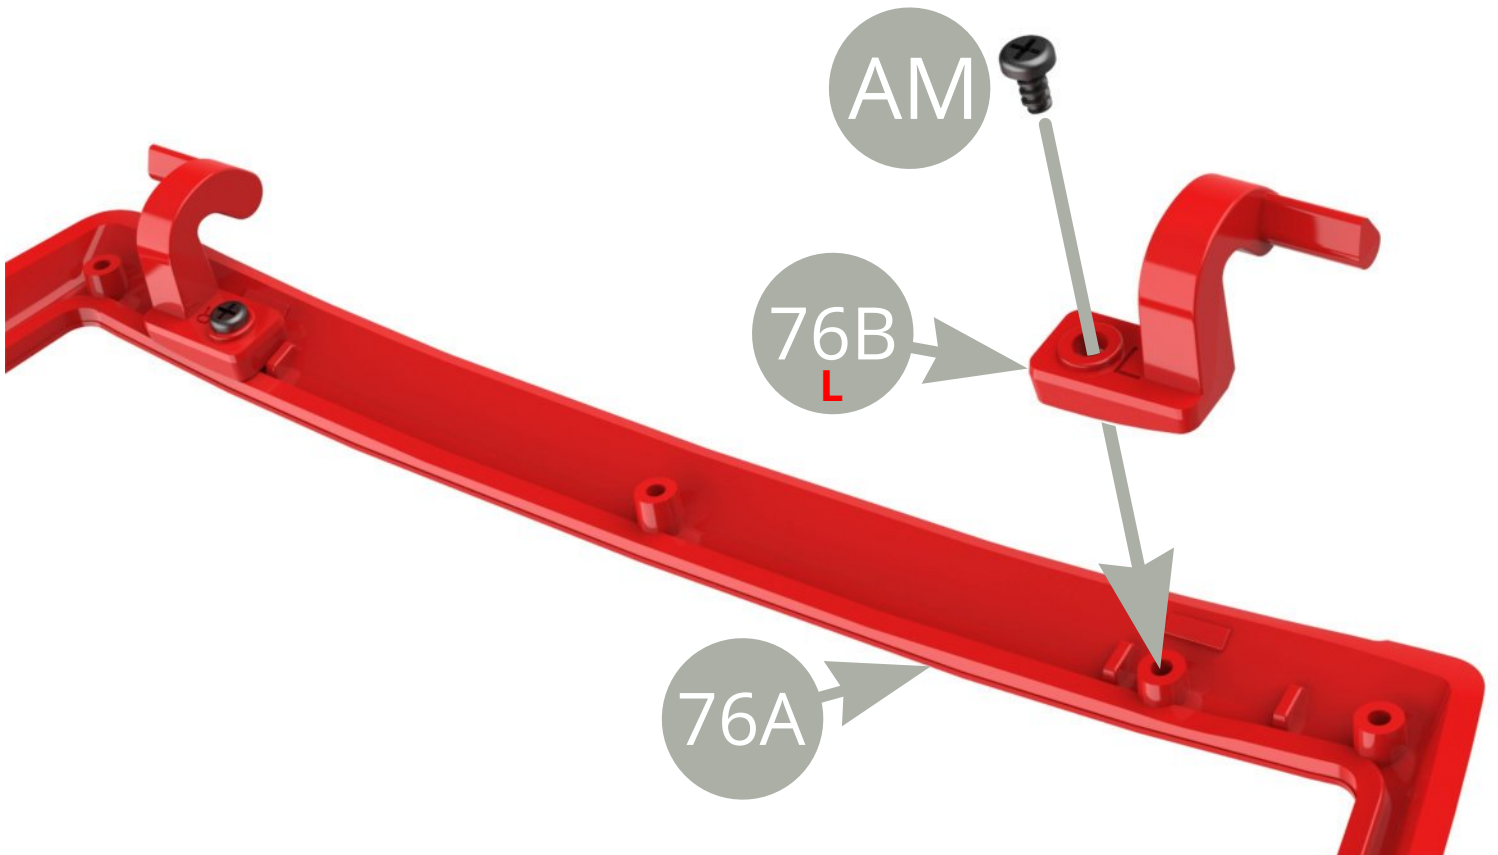

76A Tailgate

76B Left tailgate hinge

76C Right tailgate hinge

76D Washer fluid nozzle

AM M1,7 x3mm ( x3 )

Fit **76C Right tailgate hinge** to **76A Tailgate** upper inner side fix with **AM screw** .

Fit **76B Left tailgate hinge** to **76A Tailgate** upper inner side and fix with **AM screw** .

Fit **76D Washer fluid nozzle** to **76A Tailgate**  
lower outer panel .

Final views .

# Assembly drawing .